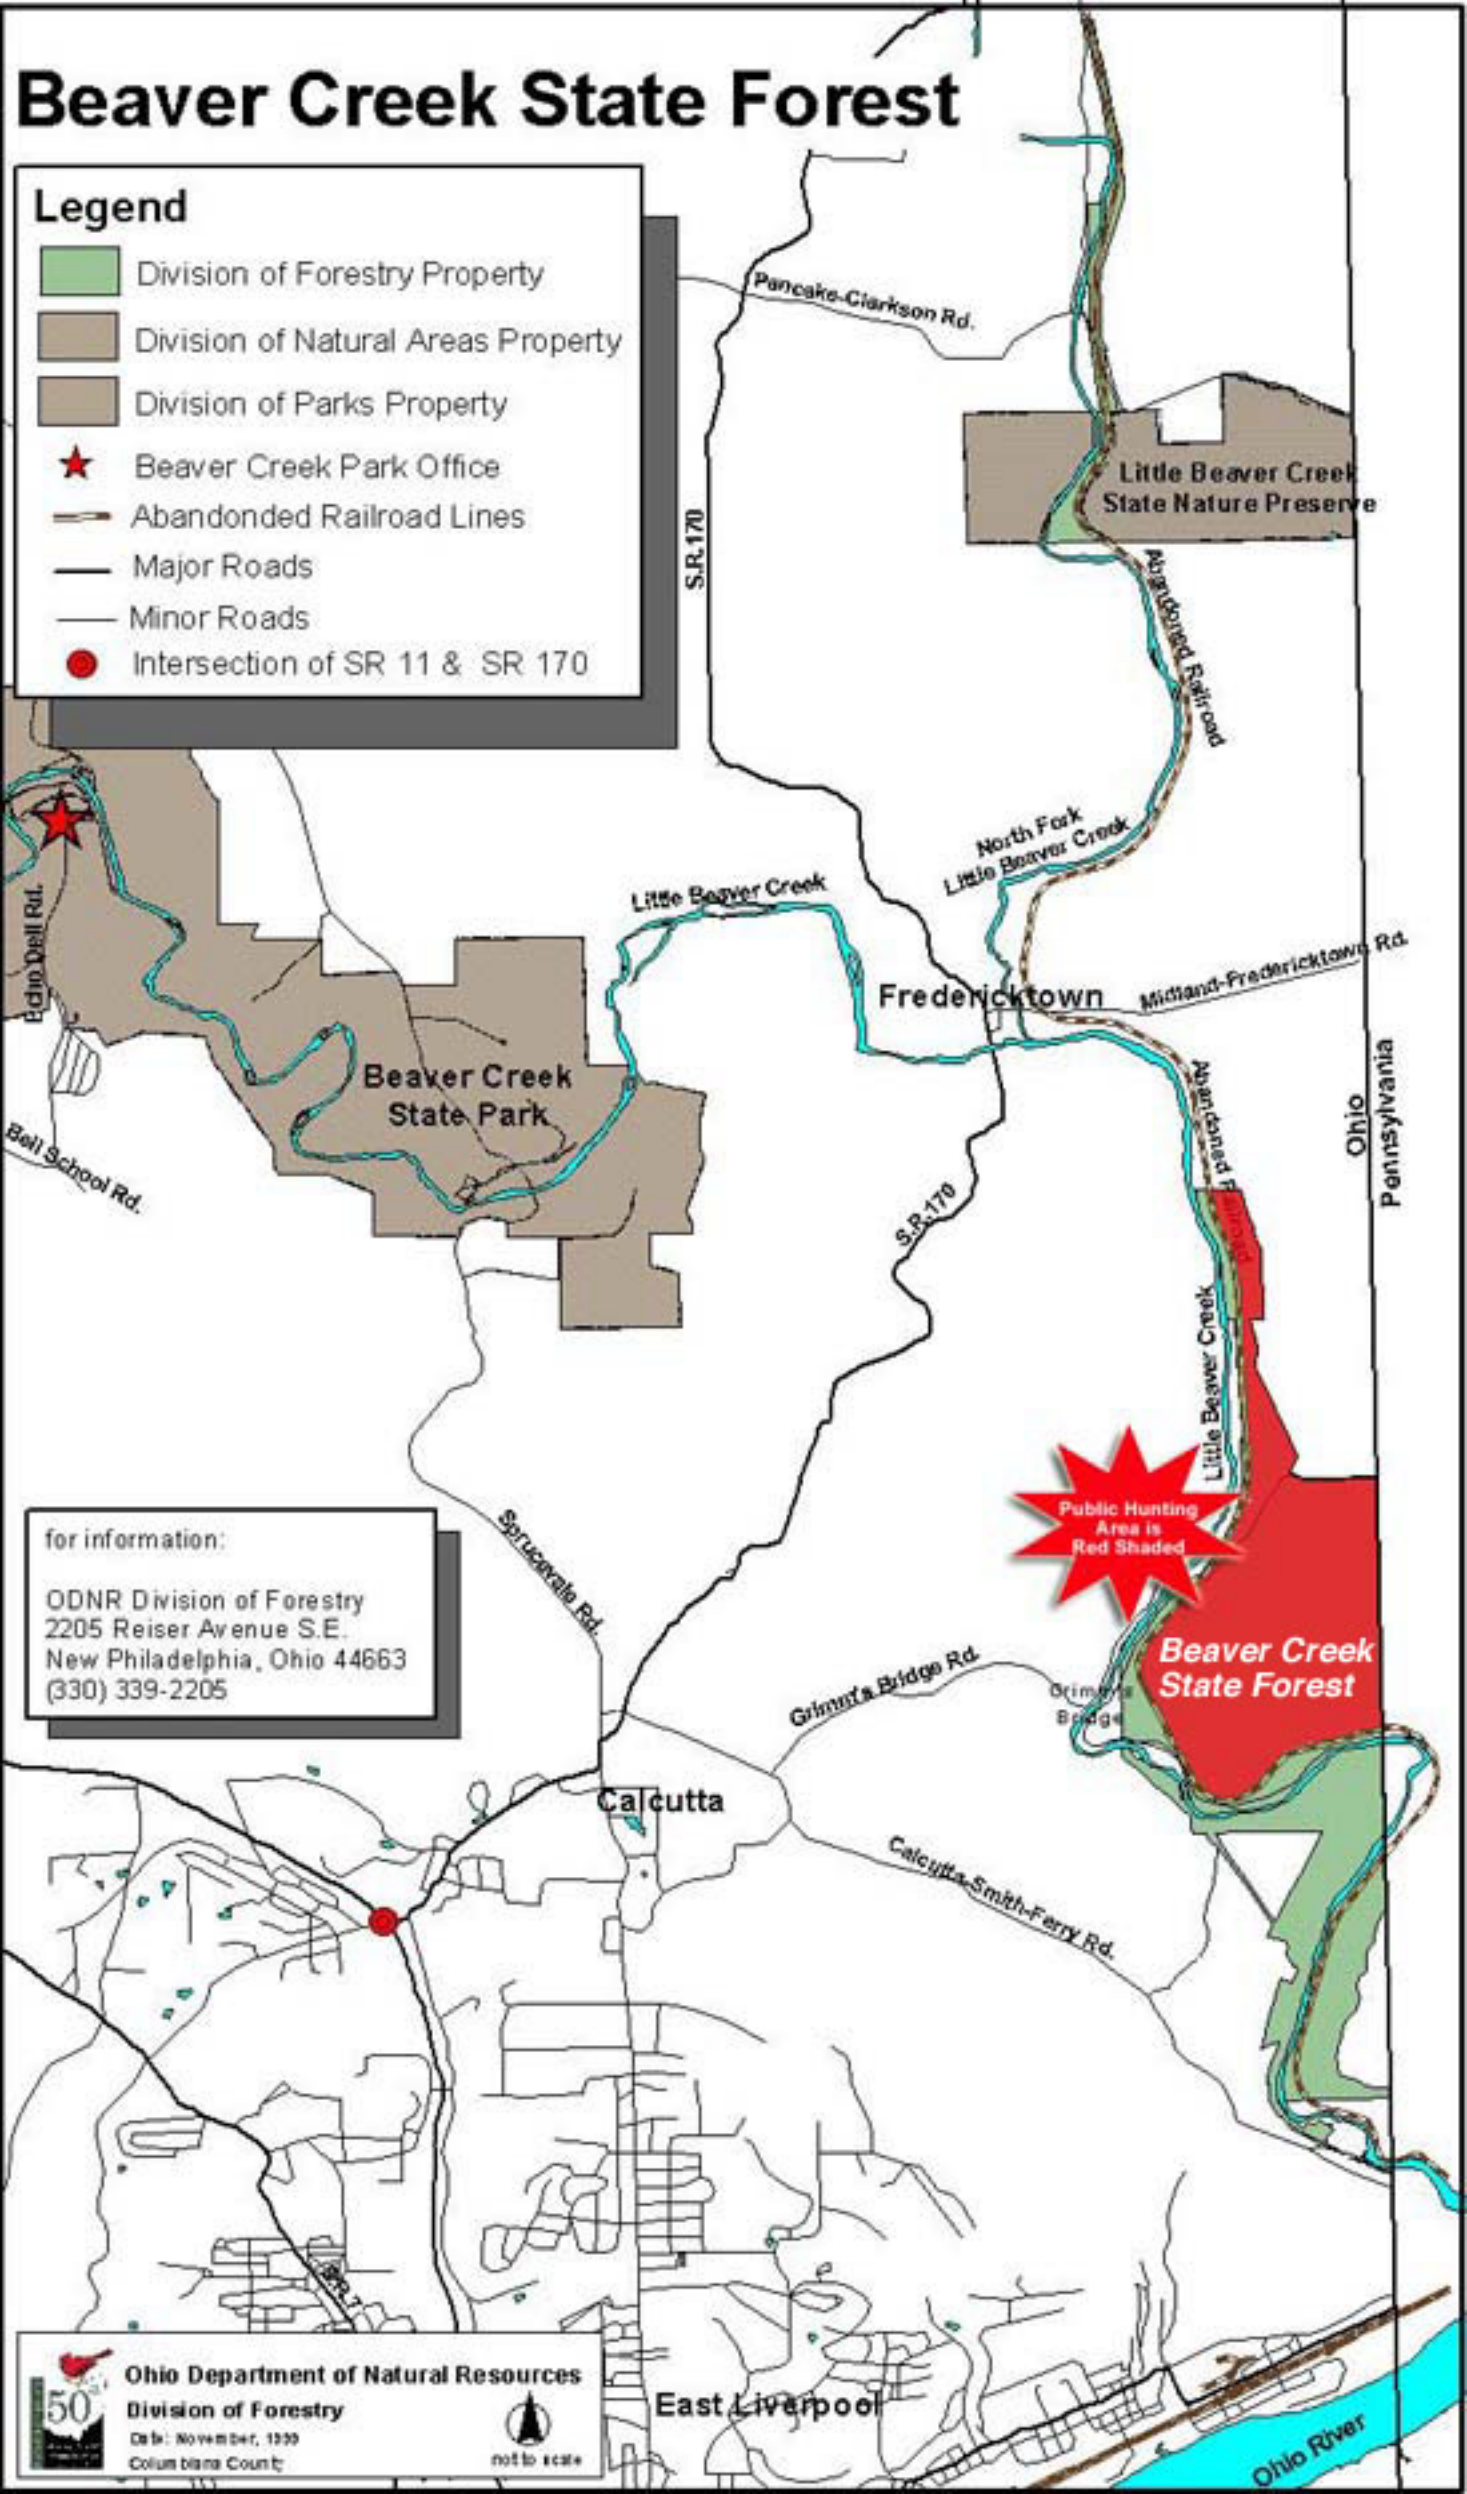

Beaver Creek State Forest

Legend

-  Division of Forestry Property
-  Division of Natural Areas Property
-  Division of Parks Property
-  Beaver Creek Park Office
-  Abandoned Railroad Lines
-  Major Roads
-  Minor Roads
-  Intersection of SR 11 & SR 170

for information:
 ODNR Division of Forestry
 2205 Reiser Avenue S.E.
 New Philadelphia, Ohio 44663
 (330) 339-2205