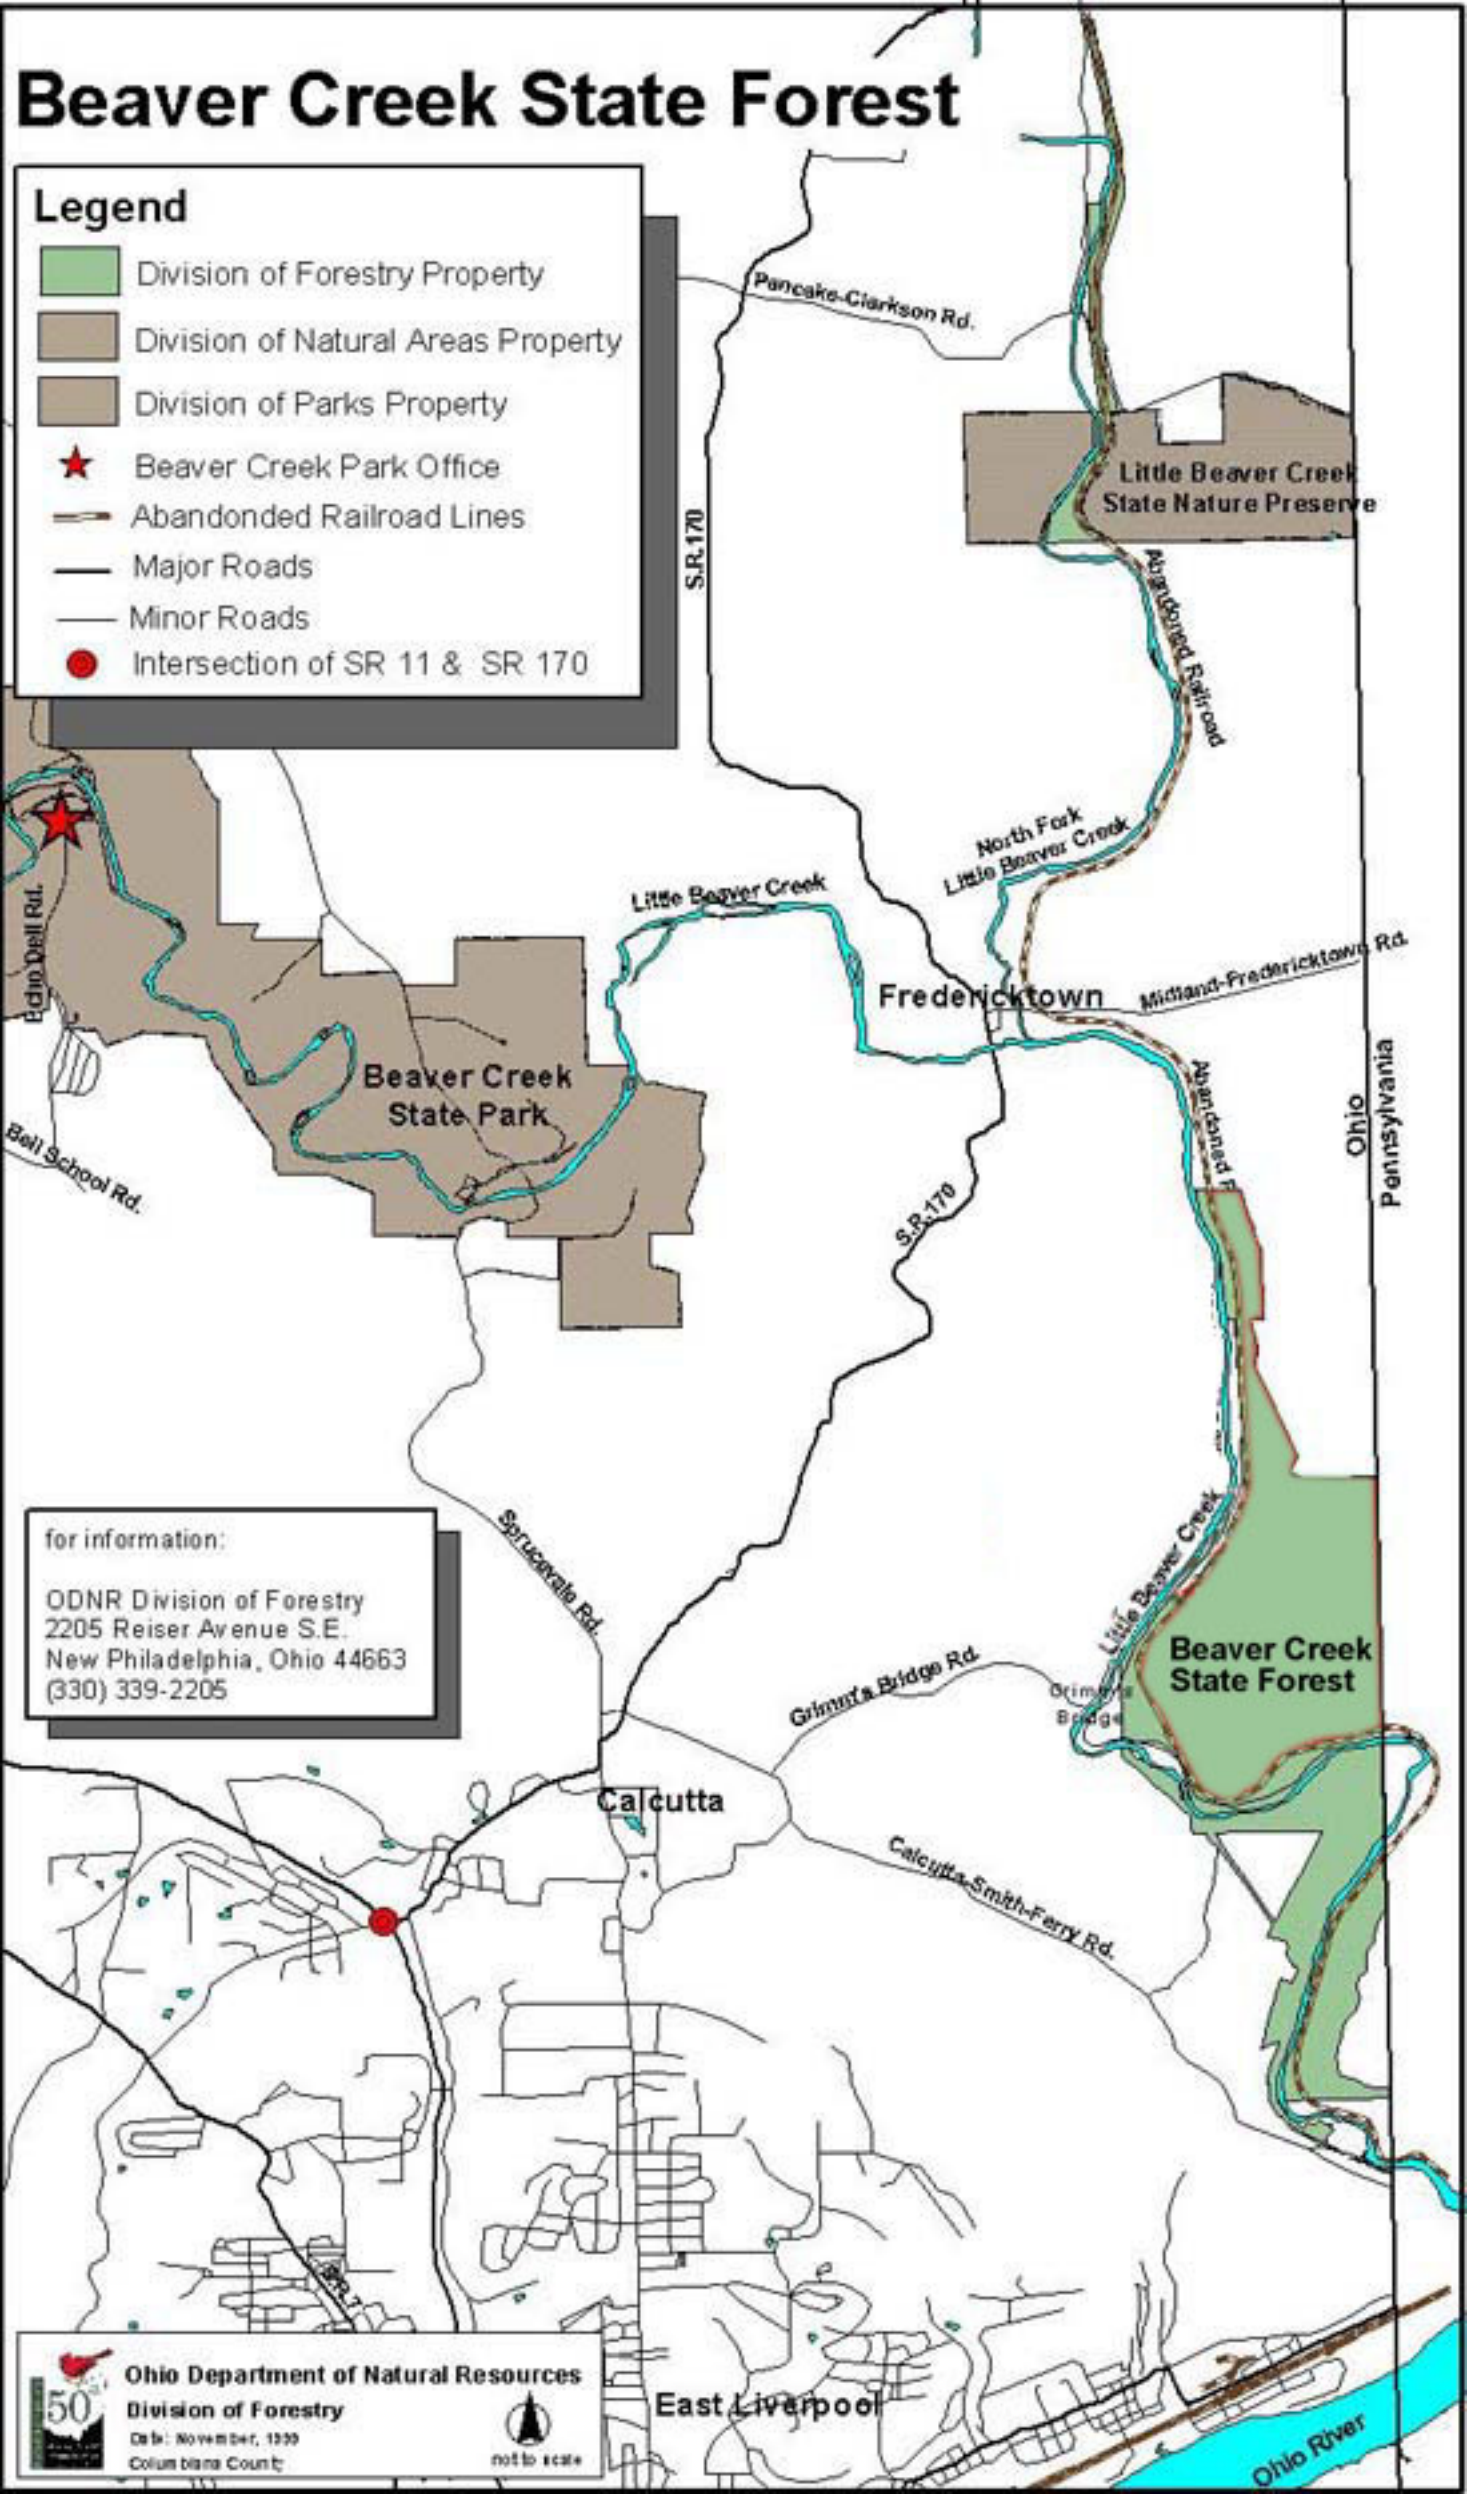

Beaver Creek State Forest

Legend

- Division of Forestry Property
- Division of Natural Areas Property
- Division of Parks Property
- ★ Beaver Creek Park Office
- Abandoned Railroad Lines
- Major Roads
- Minor Roads
- Intersection of SR 11 & SR 170

for information:
 ODNR Division of Forestry
 2205 Reiser Avenue S.E.
 New Philadelphia, Ohio 44663
 (330) 339-2205

Ohio Department of Natural Resources
 Division of Forestry
 Date: November, 1999
 Columbiana County