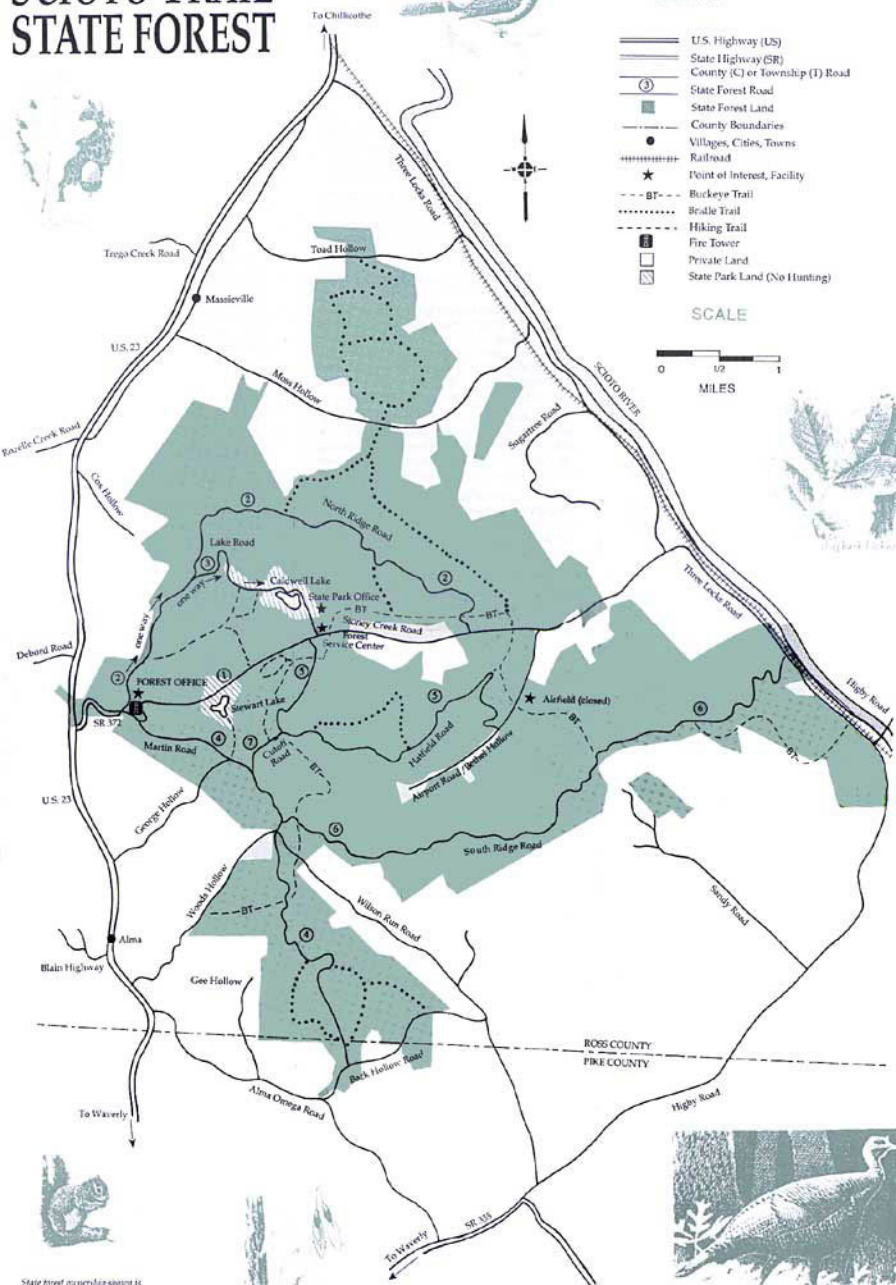

SCIOTO TRAIL STATE FOREST

LEGEND

- U.S. Highway (US)
- State Highway (SR)
- County (C) or Township (T) Road
- State Forest Road
- State Forest Land
- County Boundaries
- Villages, Cities, Towns
- Railroad
- Point of Interest, Facility
- Buckeye Trail
- Bridle Trail
- Hiking Trail
- Fire Tower
- Private Land
- State Park Land (No Hunting)

SCALE

© 1988