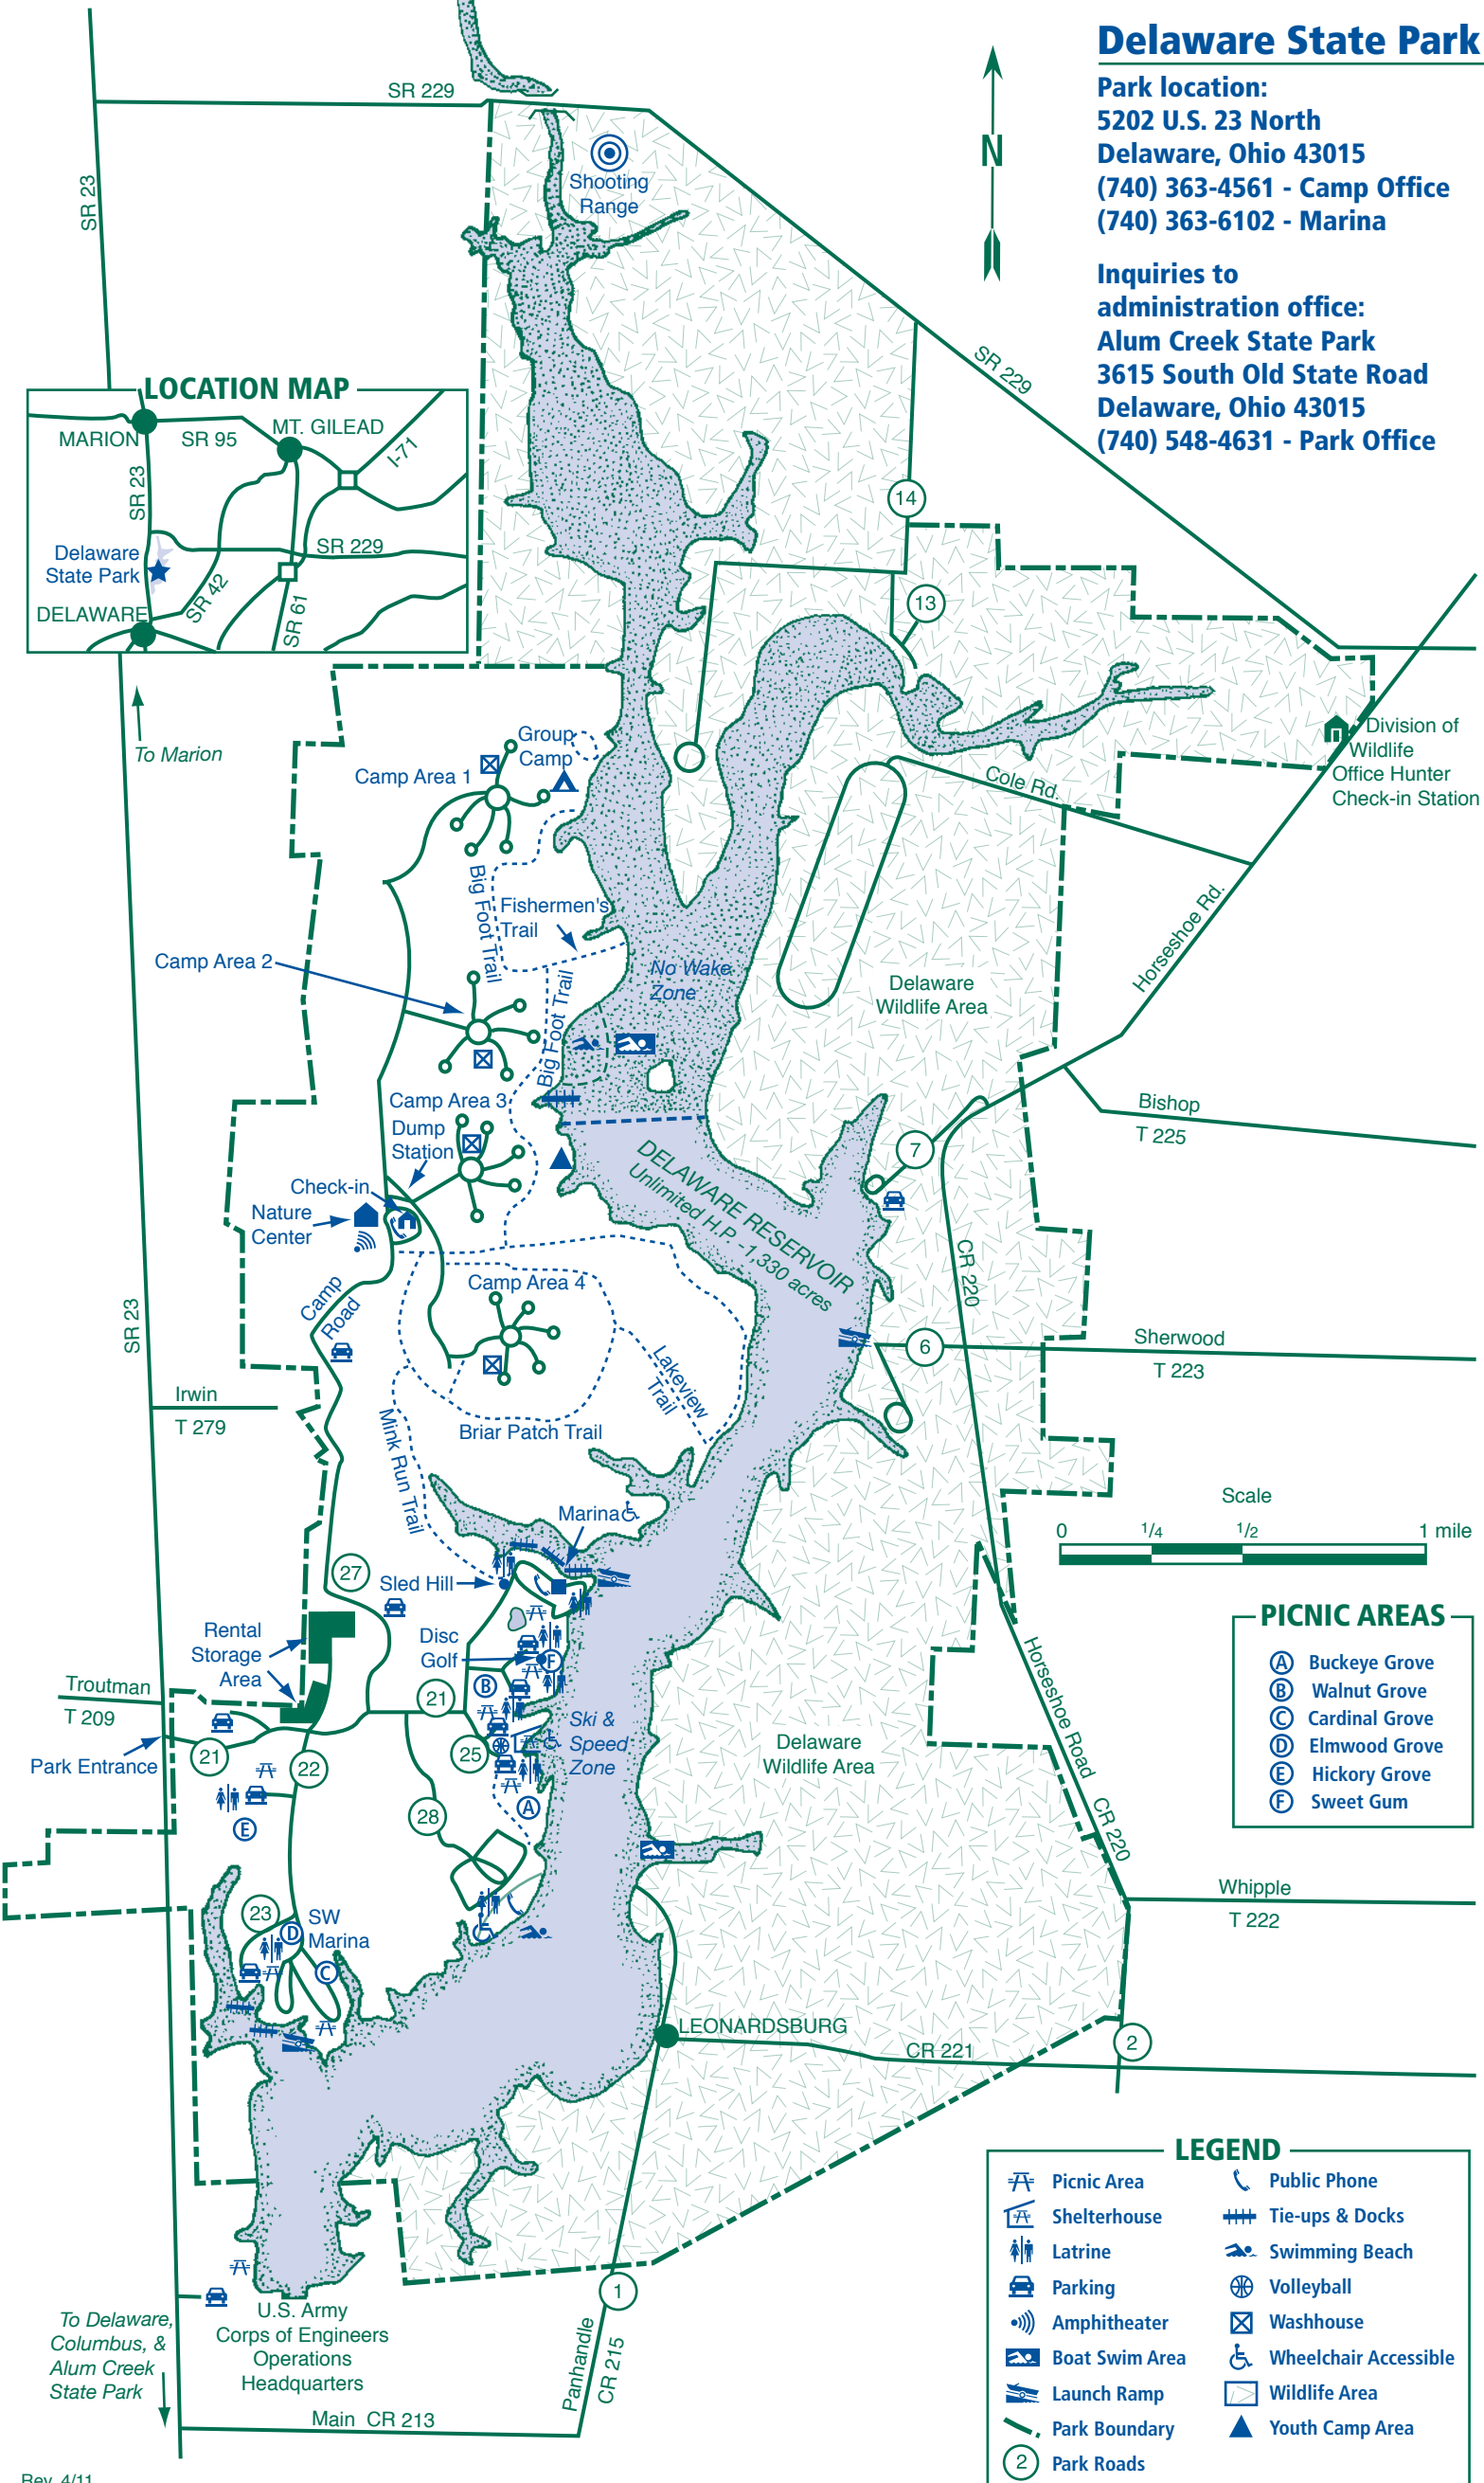

Delaware State Park

Park location:
 5202 U.S. 23 North
 Delaware, Ohio 43015
 (740) 363-4561 - Camp Office
 (740) 363-6102 - Marina

Inquiries to administration office:
 Alum Creek State Park
 3615 South Old State Road
 Delaware, Ohio 43015
 (740) 548-4631 - Park Office

LOCATION MAP

Division of Wildlife
 Office Hunter
 Check-in Station

PICNIC AREAS

- (A) Buckeye Grove
- (B) Walnut Grove
- (C) Cardinal Grove
- (D) Elmwood Grove
- (E) Hickory Grove
- (F) Sweet Gum

LEGEND

- Picnic Area
- Shelterhouse
- Latrine
- Parking
- Amphitheater
- Boat Swim Area
- Launch Ramp
- Park Boundary
- Park Roads
- Public Phone
- Tie-ups & Docks
- Swimming Beach
- Volleyball
- Washhouse
- Wheelchair Accessible
- Wildlife Area
- Youth Camp Area