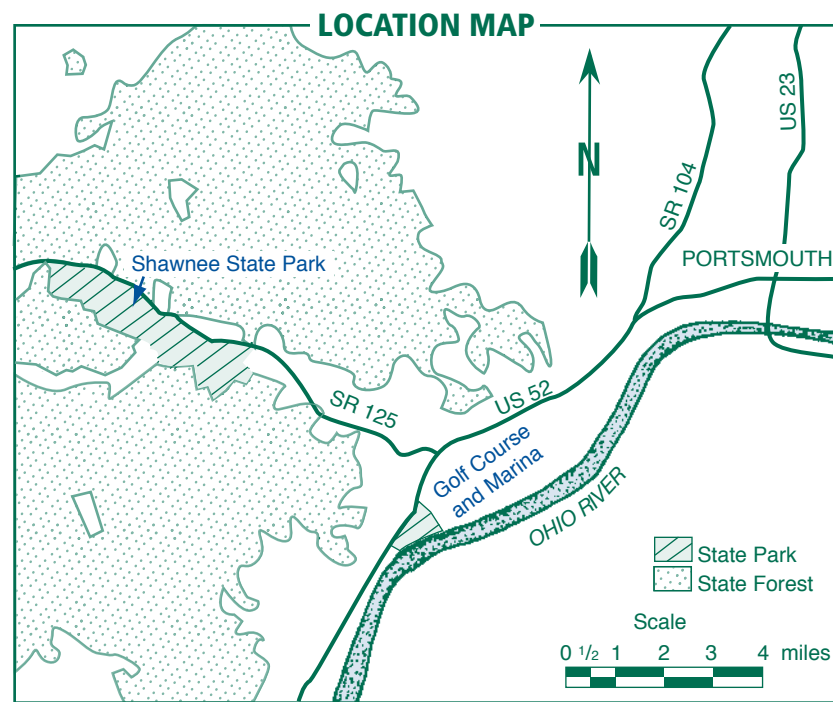

Shawnee State Park

4404 State Route 125
West Portsmouth, Ohio 45663-9003

(740) 858-6652 - Park Office
(740) 858-4561 - Camp Office
(740) 858-6677 - FAX
(866) 644-6727 - Camping Reservations

GPS Coordinates:
38° 44' 28.83" N
83° 11' 49.35" W

Shawnee State Park Lodge
P.O. Box 189
Friendship, Ohio 45630-0189

(740) 858-6621 - Lodge
(800) 282-7275 - Lodge & Cottage Reservations

LEGEND

Park Office	Cottages
Nature Center	Hiking Trail
Picnic Area	Bridle Trail
Picnic Shelter	Miniature Golf
Latrine	Volleyball
Washhouse	Basketball
Parking	Playground
Launch Ramp	Tennis Court
Beach	Shuffleboard
Pay Phone	Waste Station
Amphitheater	Wheelchair Accessible