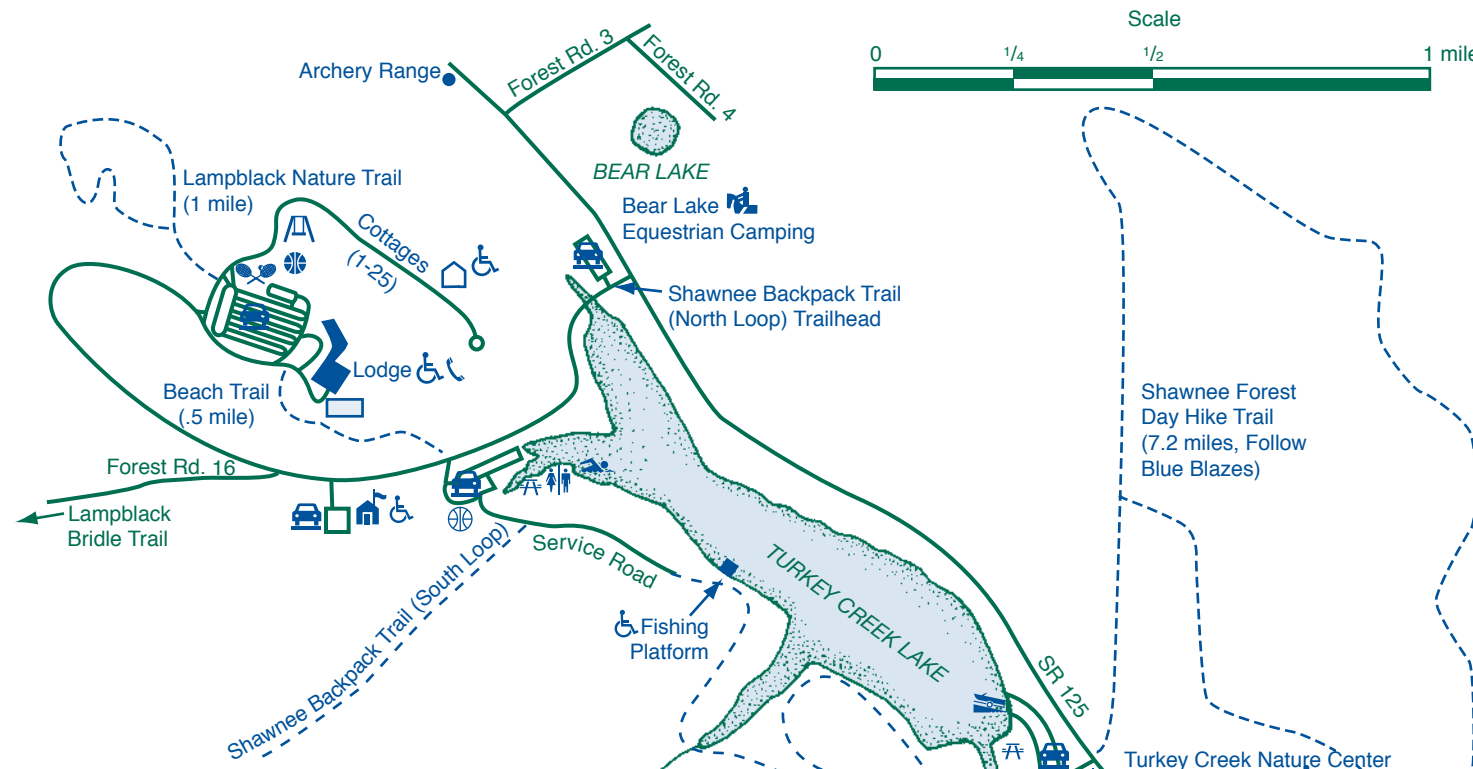

Shawnee State Park

4404 State Route 125
West Portsmouth, Ohio 45663-9003

(740) 858-6652 - Park Office
(740) 858-4561 - Camp Office
(740) 858-6677 - FAX
(866) 644-6727 - Camping Reservations

GPS Coordinates:
38° 44' 28.83" N
83° 11' 49.35" W

Shawnee State Park Lodge
P.O. Box 189
Friendship, Ohio 45630-0189

(740) 858-6621 - Lodge
(800) 282-7275 - Lodge & Cottage Reservations

LEGEND

Park Office	Cottages
Nature Center	Hiking Trail
Picnic Area	Bridle Trail
Picnic Shelter	Miniature Golf
Latrine	Volleyball
Washhouse	Basketball
Parking	Playground
Launch Ramp	Tennis Court
Beach	Shuffleboard
Pay Phone	Waste Station
Amphitheater	Wheelchair Accessible