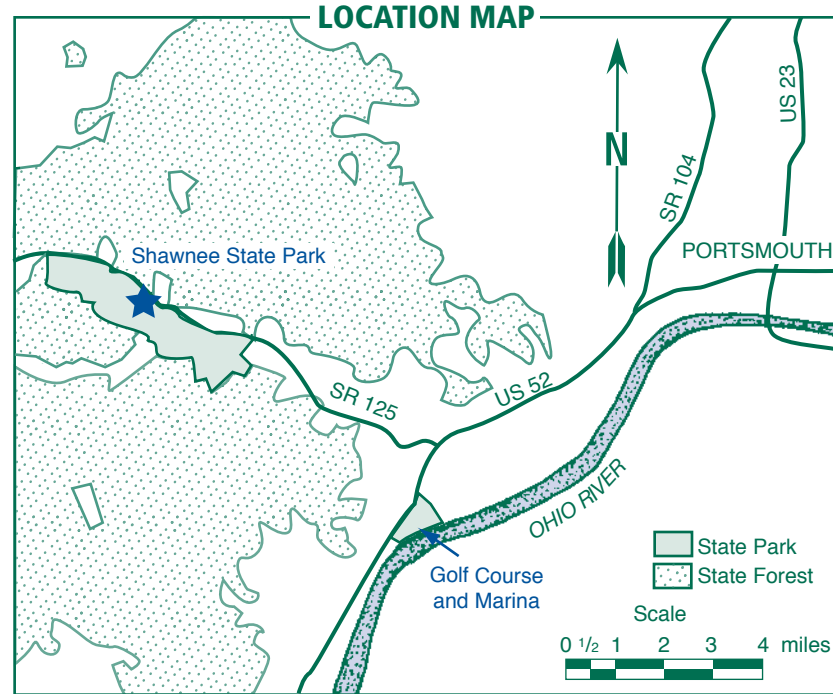

Shawnee State Park

4404 State Route 125
West Portsmouth, Ohio 45663-9003

(740) 858-6652 - Park Office
(740) 858-4561 - Camp Office
(740) 858-6677 - FAX
(866) 644-6727 - Camping Reservations

GPS Coordinates:
38° 44' 28.83" N
83° 11' 49.35" W

Shawnee State Park Lodge
P.O. Box 189
Friendship, Ohio 45630-0189

(740) 858-6621 - Lodge
(800) 282-7275 - Lodge & Cottage Reservations

- ### LEGEND
- Park Office
 - Nature Center
 - Picnic Area
 - Picnic Shelter
 - Latrine
 - Parking
 - Amphitheater
 - Basketball
 - Beach
 - Cottages
 - Launch Ramp
 - Miniature Golf
 - Pay Phone
 - Playground
 - Showerhouse
 - Shuffleboard
 - Tennis Court
 - Volleyball
 - Waste Station
 - Wheelchair Accessible

- ### TRAILS
- Bridle
 - Hiking

To Golf Course and Marina, 5 miles
Located off US 52
(See Location Map)