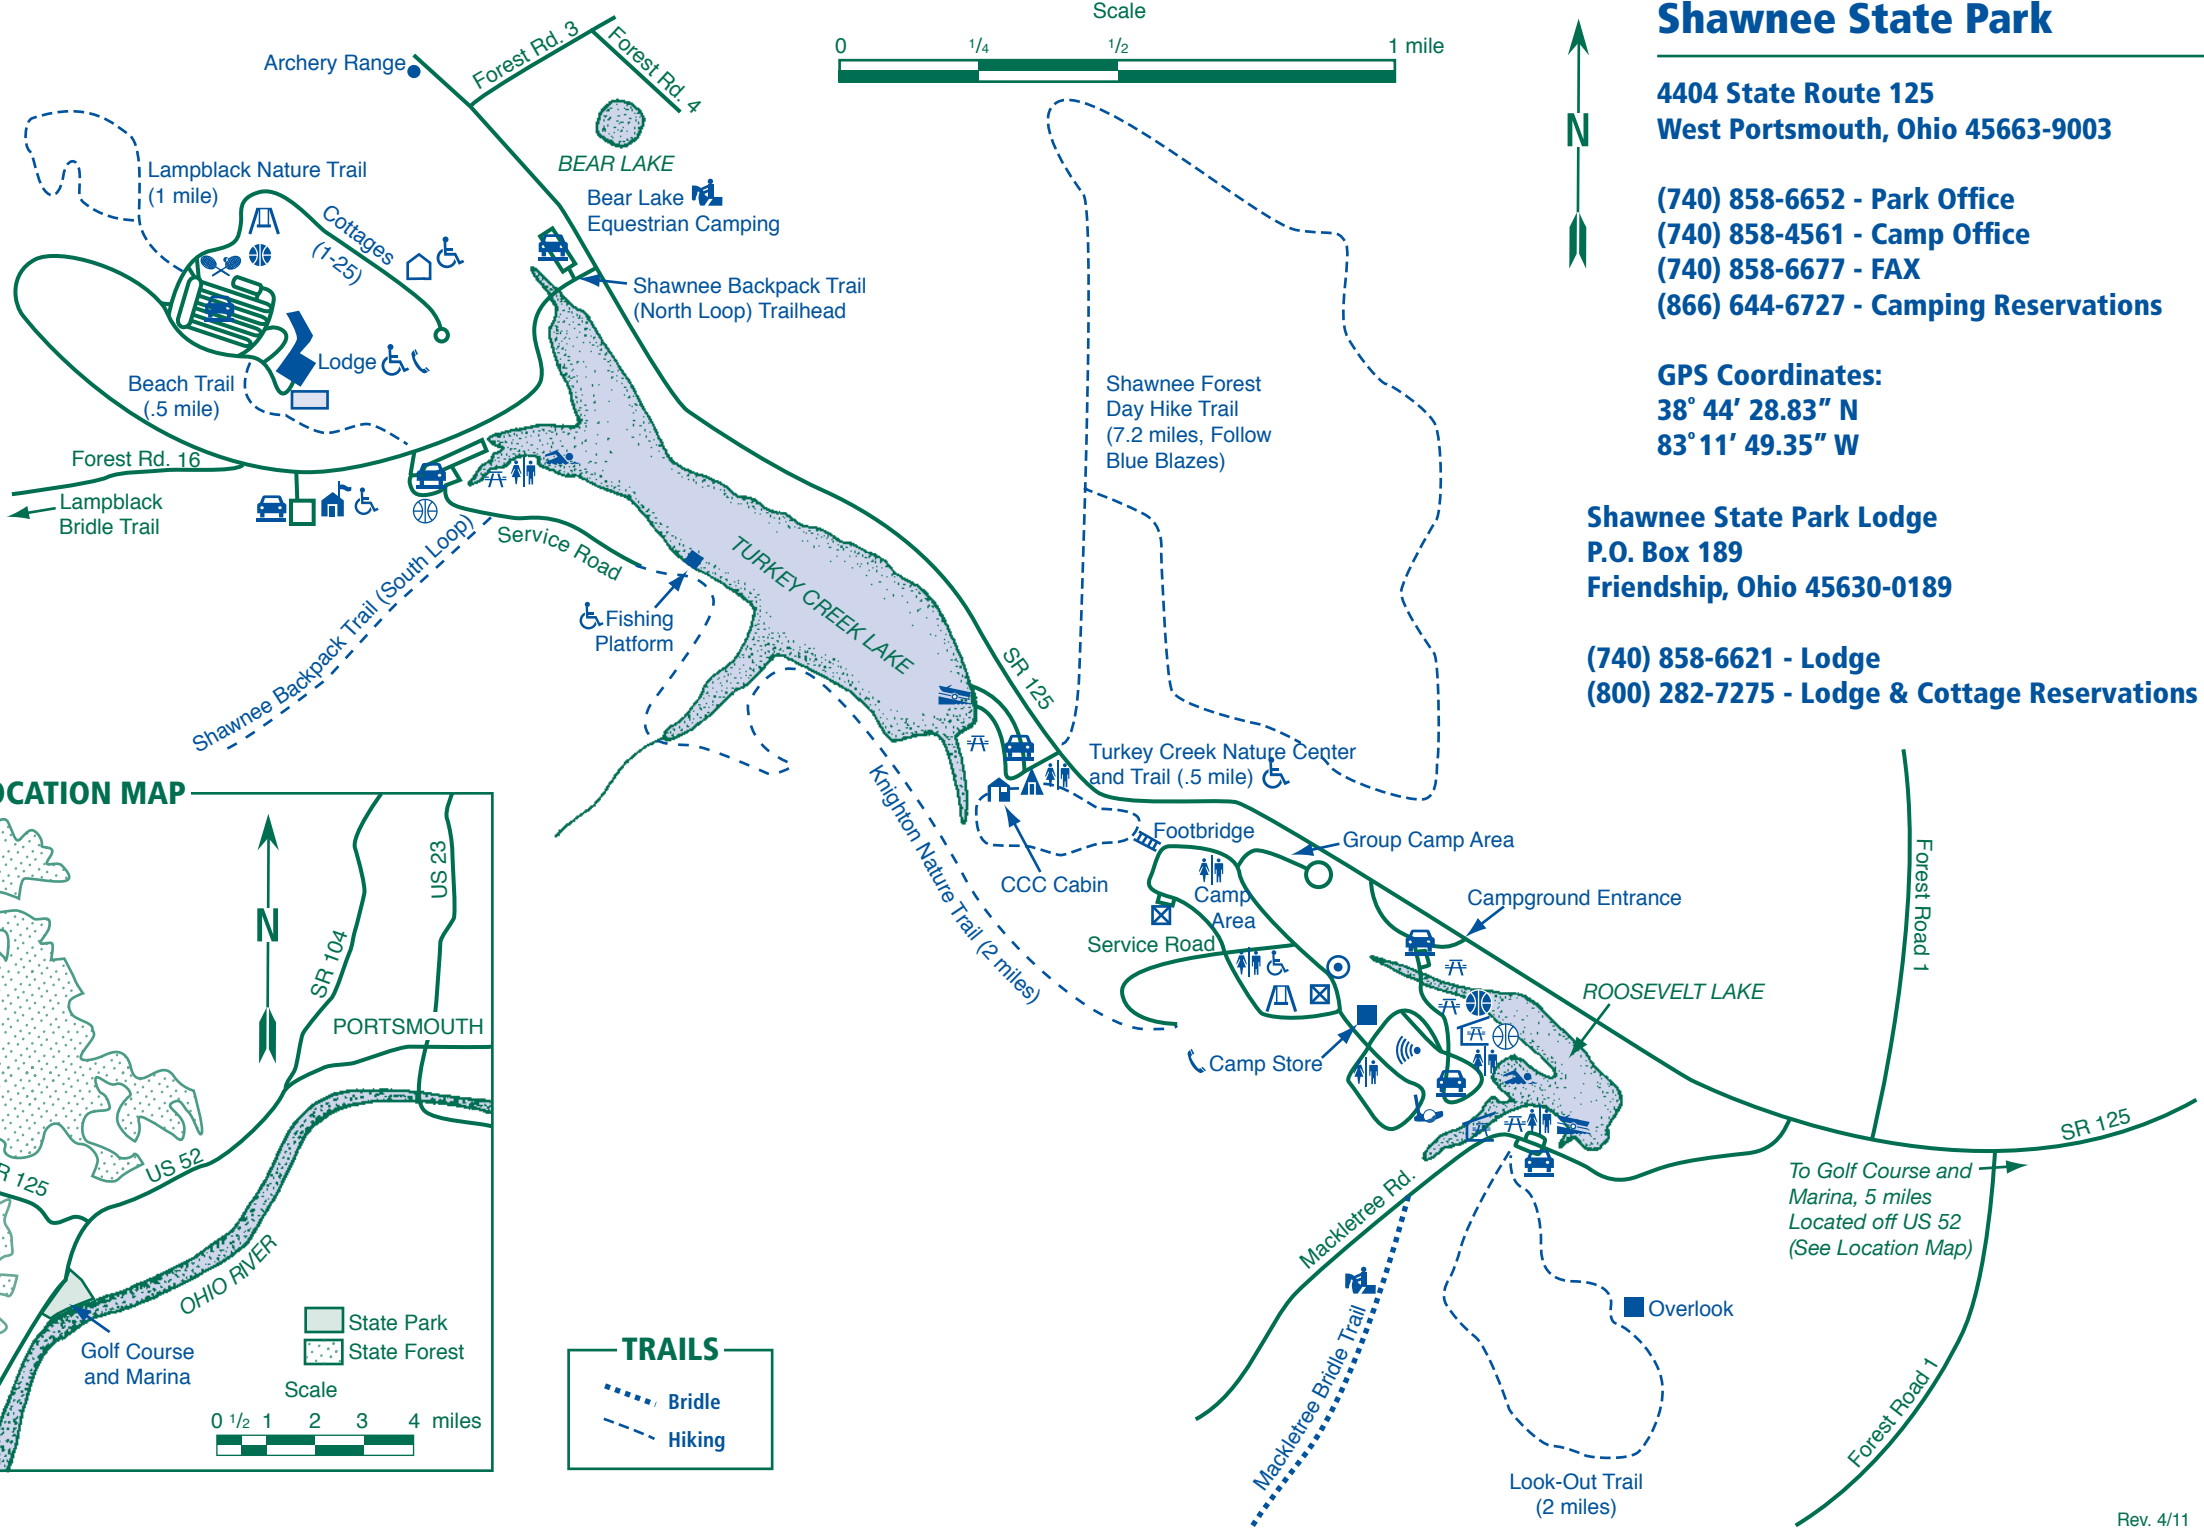

Shawnee State Park

4404 State Route 125
West Portsmouth, Ohio 45663-9003

(740) 858-6652 - Park Office
(740) 858-4561 - Camp Office
(740) 858-6677 - FAX
(866) 644-6727 - Camping Reservations

GPS Coordinates:
38° 44' 28.83" N
83° 11' 49.35" W

Shawnee State Park Lodge
P.O. Box 189
Friendship, Ohio 45630-0189

(740) 858-6621 - Lodge
(800) 282-7275 - Lodge & Cottage Reservations

- ### LEGEND
- Park Office
 - Nature Center
 - Picnic Area
 - Picnic Shelter
 - Latrine
 - Parking
 - Amphitheater
 - Basketball
 - Beach
 - Cottages
 - Launch Ramp
 - Miniature Golf
 - Pay Phone
 - Playground
 - Showerhouse
 - Shuffleboard
 - Tennis Court
 - Volleyball
 - Waste Station
 - Wheelchair Accessible

- ### TRAILS
- Bridle
 - Hiking

To Golf Course and Marina, 5 miles
Located off US 52
(See Location Map)