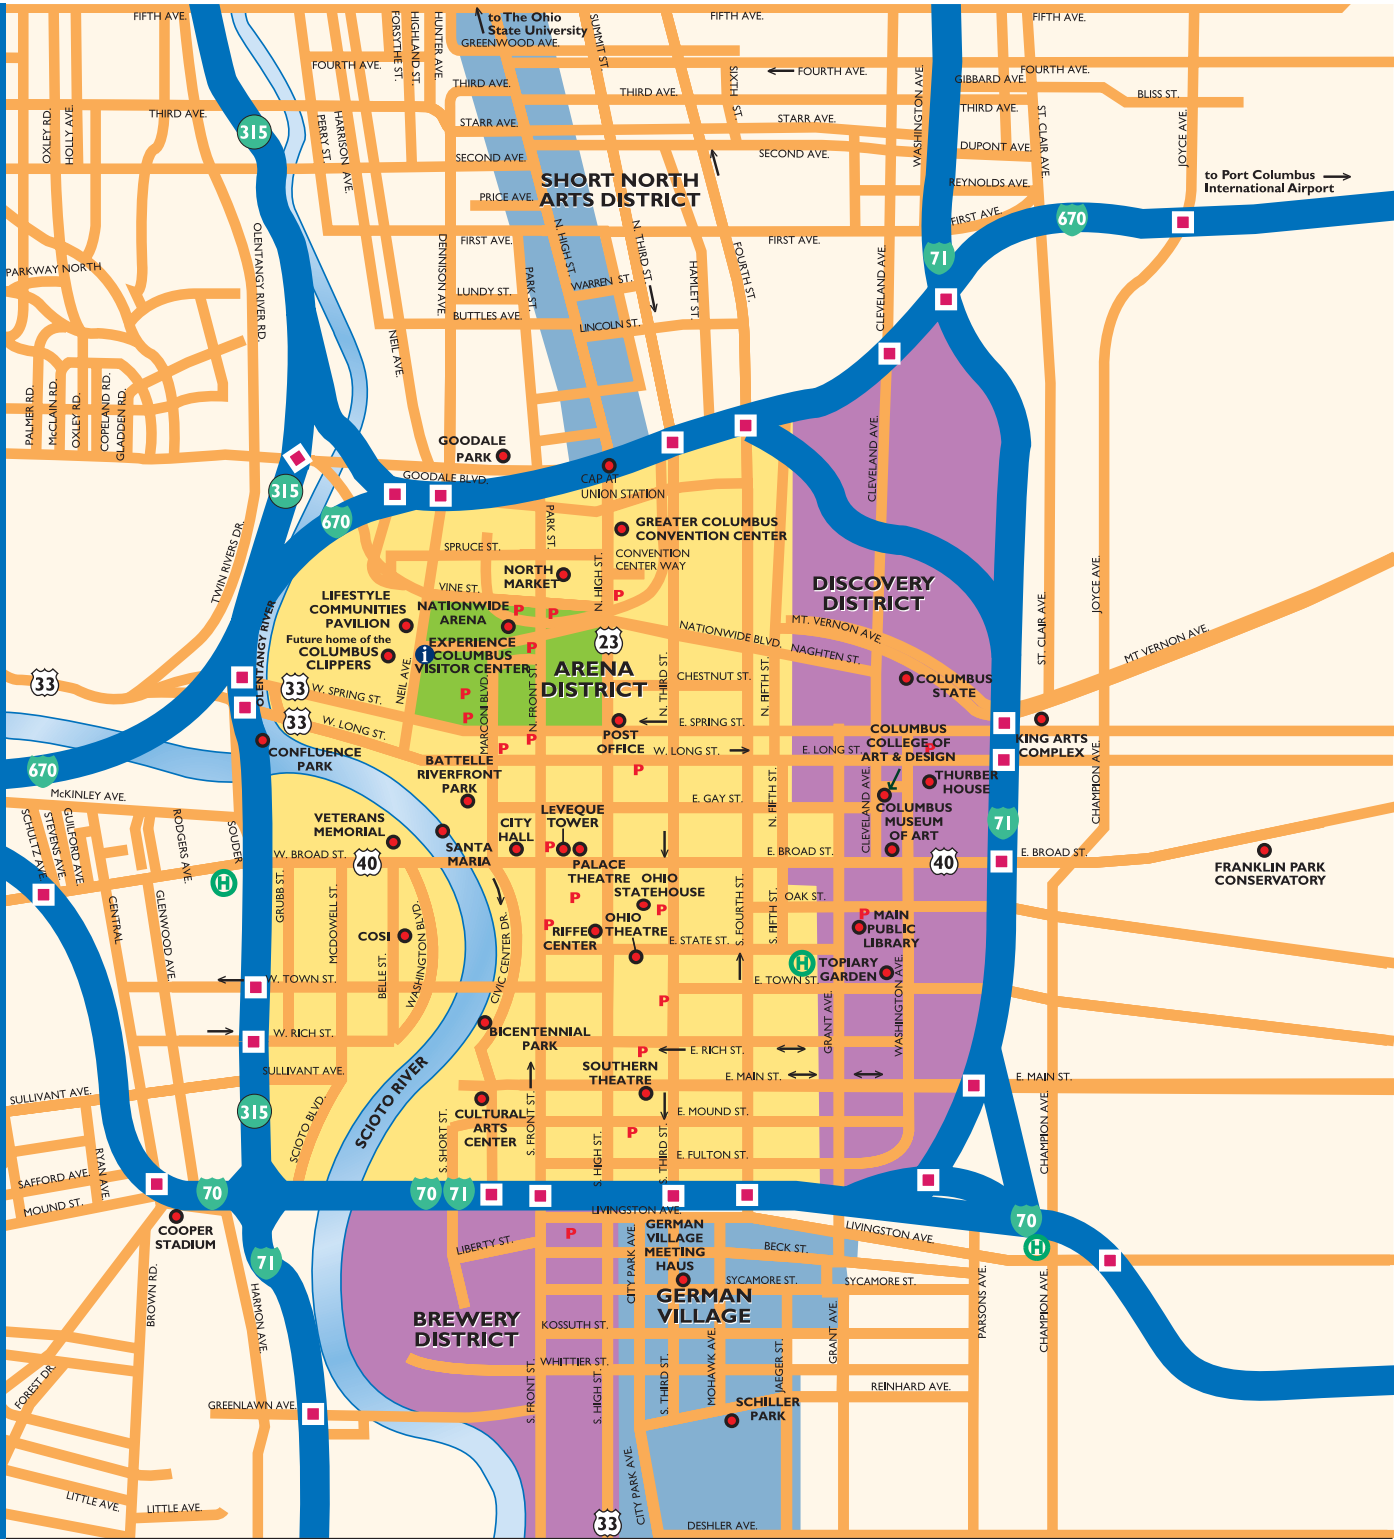

# DOWNTOWN

— = Approximately 10 Minute Walk

= VISITORS CENTER

= PARKING GARAGE

= HOSPITAL