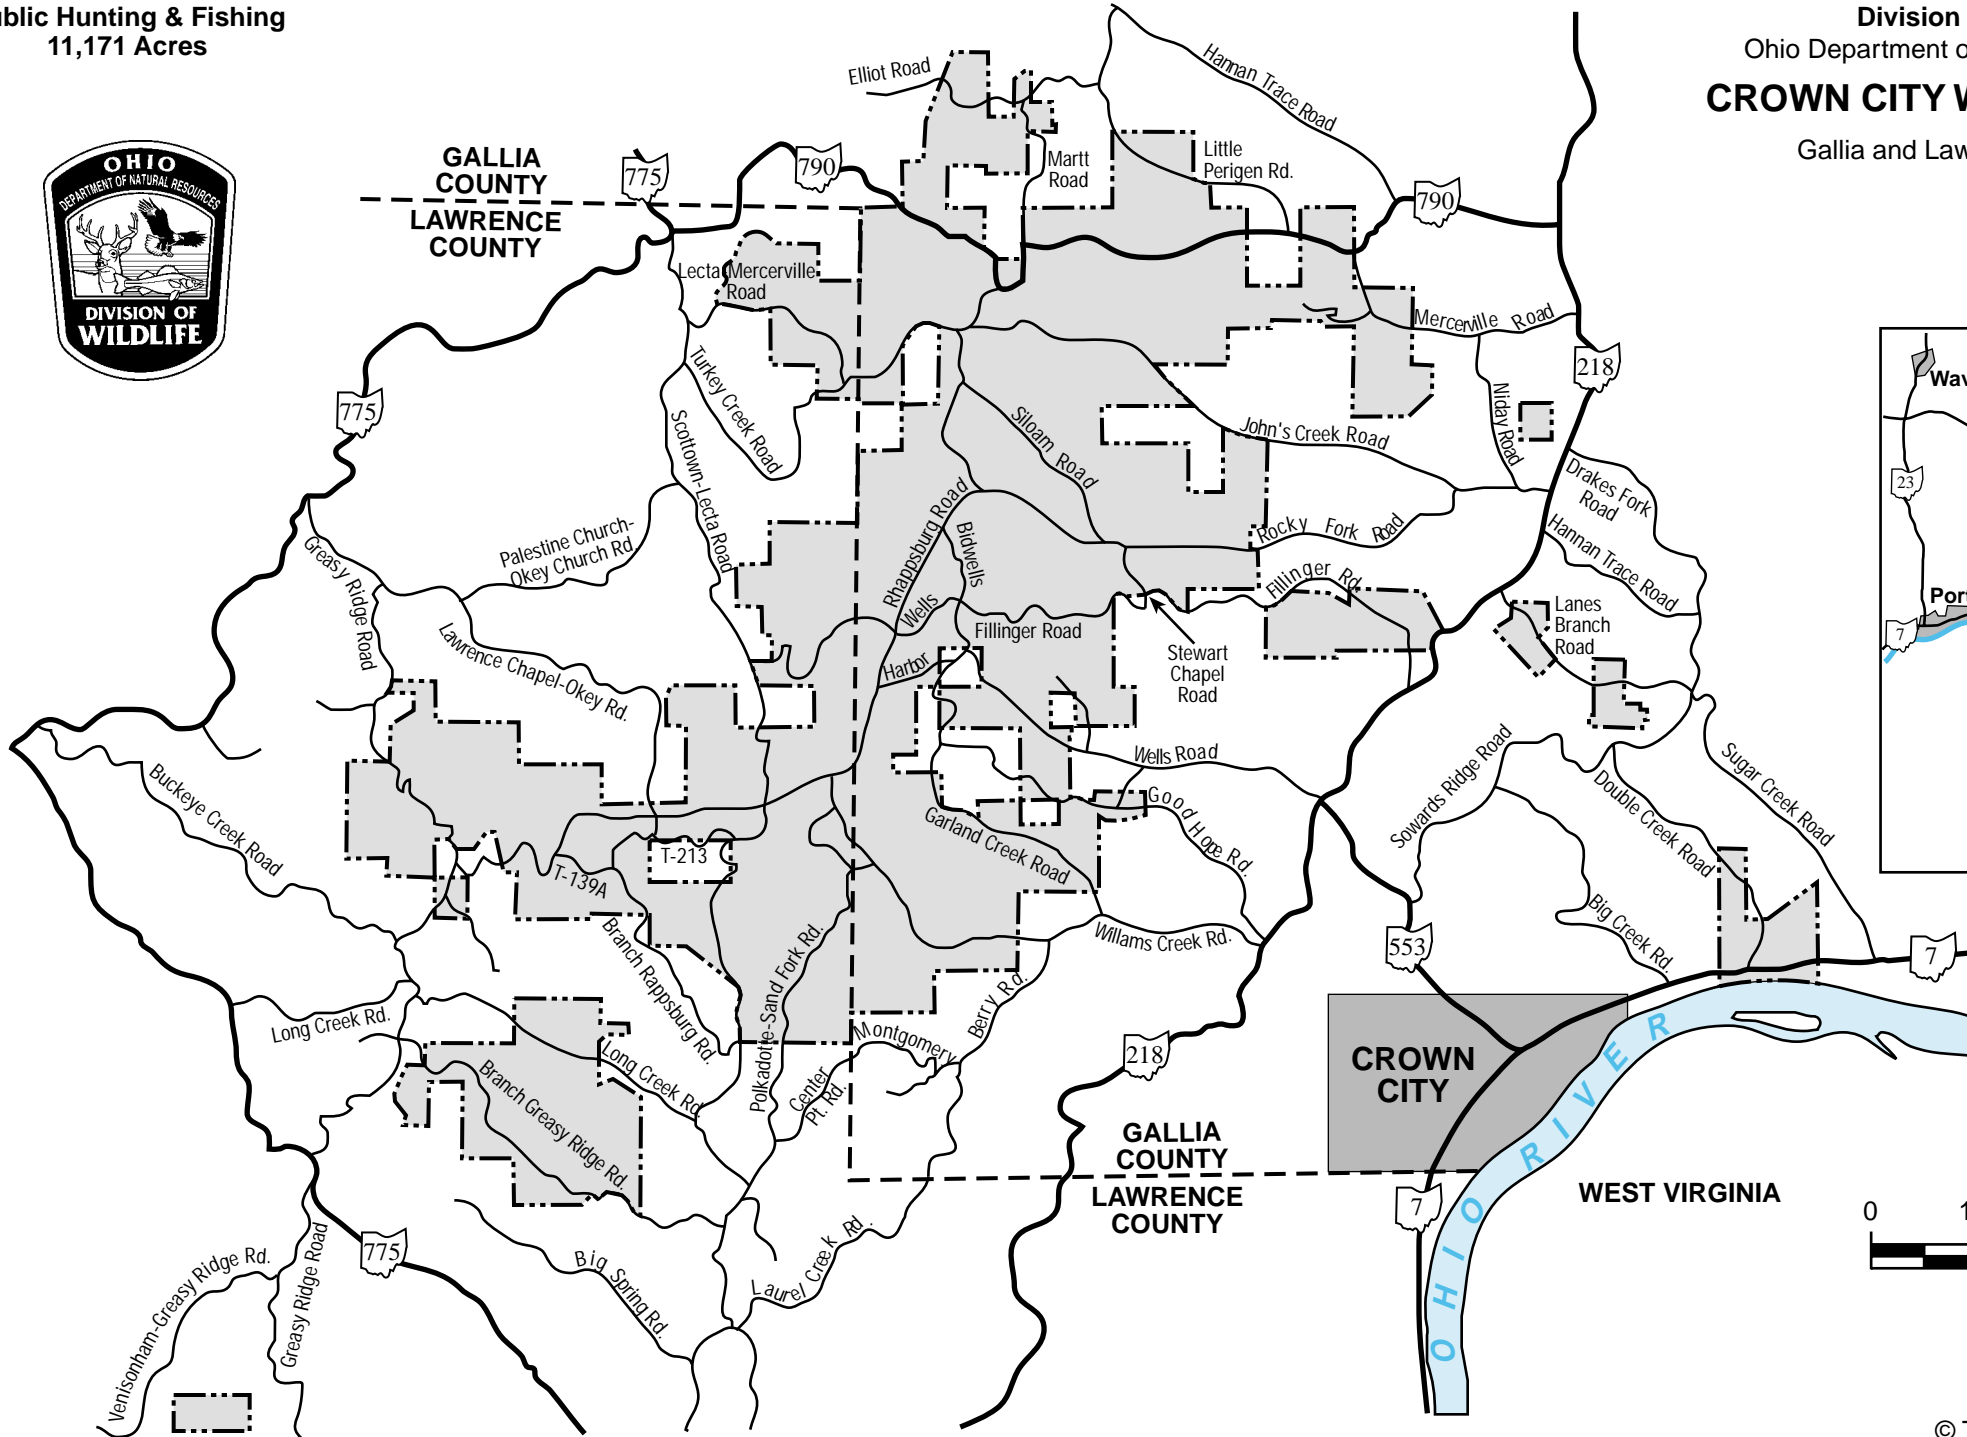

Public Hunting & Fishing
11,171 Acres

Division of Wildlife
Ohio Department of Natural Resources
CROWN CITY WILDLIFE AREA
Gallia and Lawrence Counties

Publication 171
(398)

© This map may not be reproduced for sale.