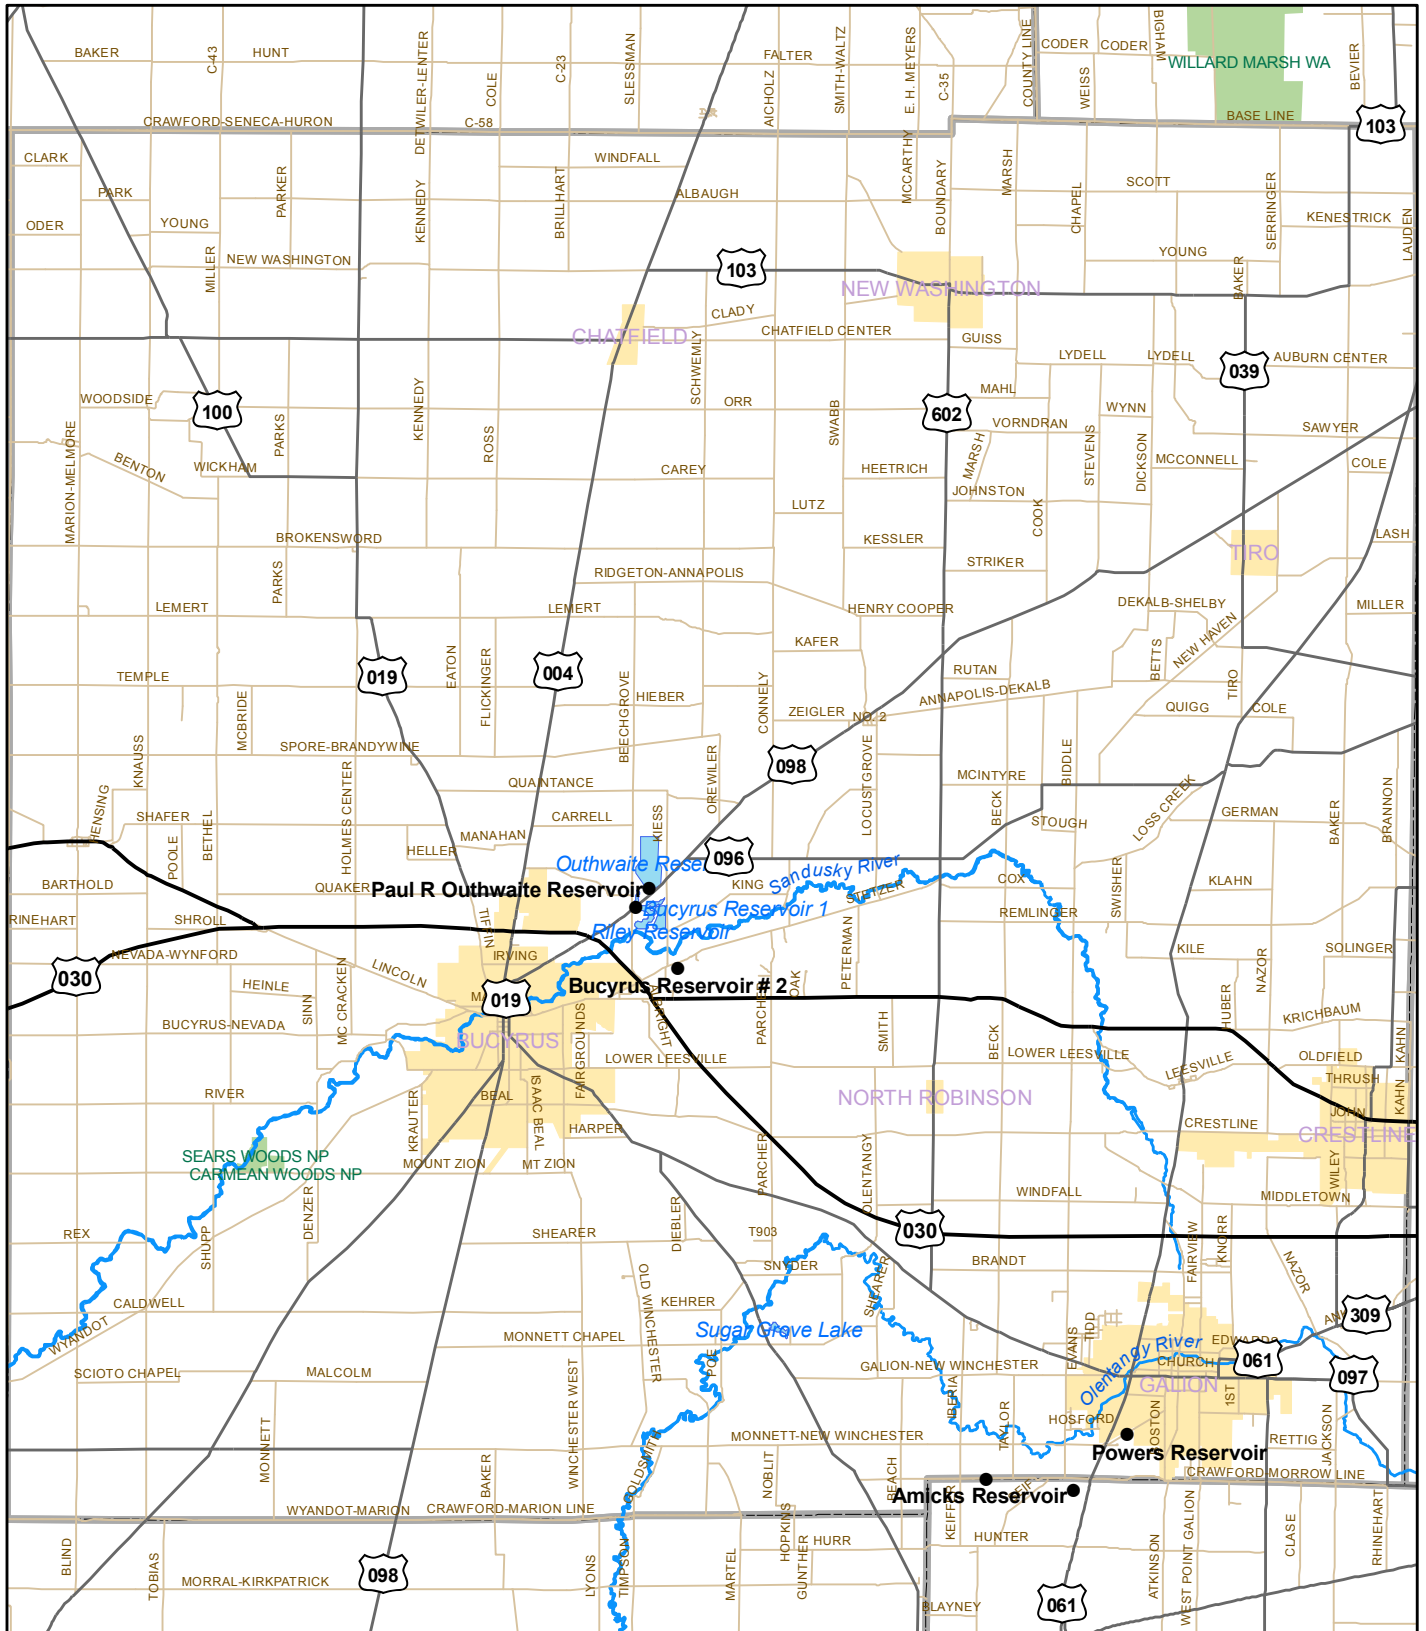

Ohio Boating Access Sites:

Crawford County

Legend

Access

- Launch Ramp
- Marina
- Marina & Launch Ramp

Roads

- Interstate
- US Route
- State Route
- County Roads

- Rivers
- Lakes
- Cities
- ODNr Lands
- County

Ohio DNR Division of Watercraft

www.ohiodnr.com/watercraft/

Dataset Date: 10/12/06