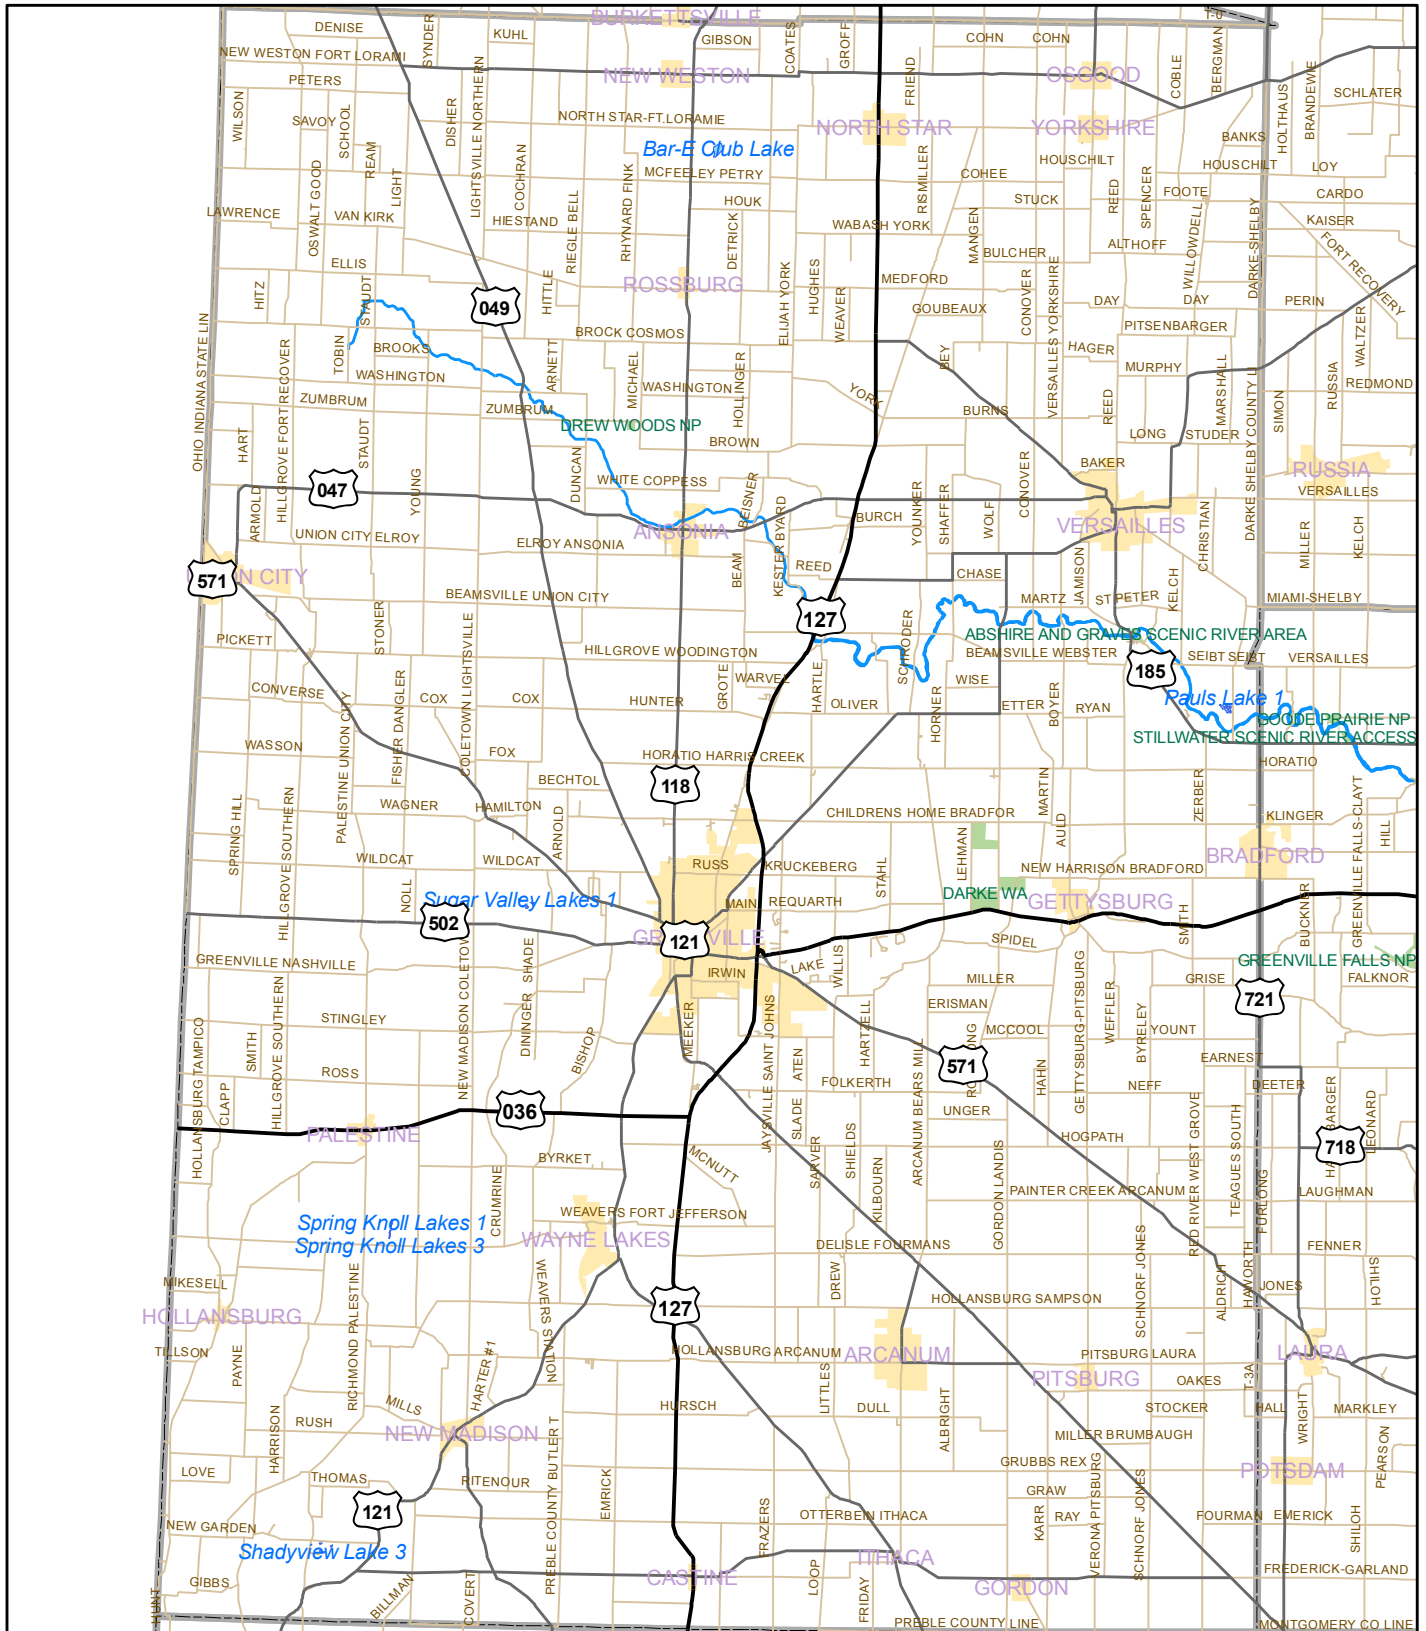

Ohio Boating Access Sites:

Darke County

Legend

Access

- Launch Ramp
- Marina
- Marina & Launch Ramp

Roads

- Interstate
- US Route
- State Route
- County Roads

- Rivers
- Lakes
- Cities
- ODNr Lands
- County

Ohio DNR Division of Watercraft

www.ohiodnr.com/watercraft/

Dataset Date: 10/12/06