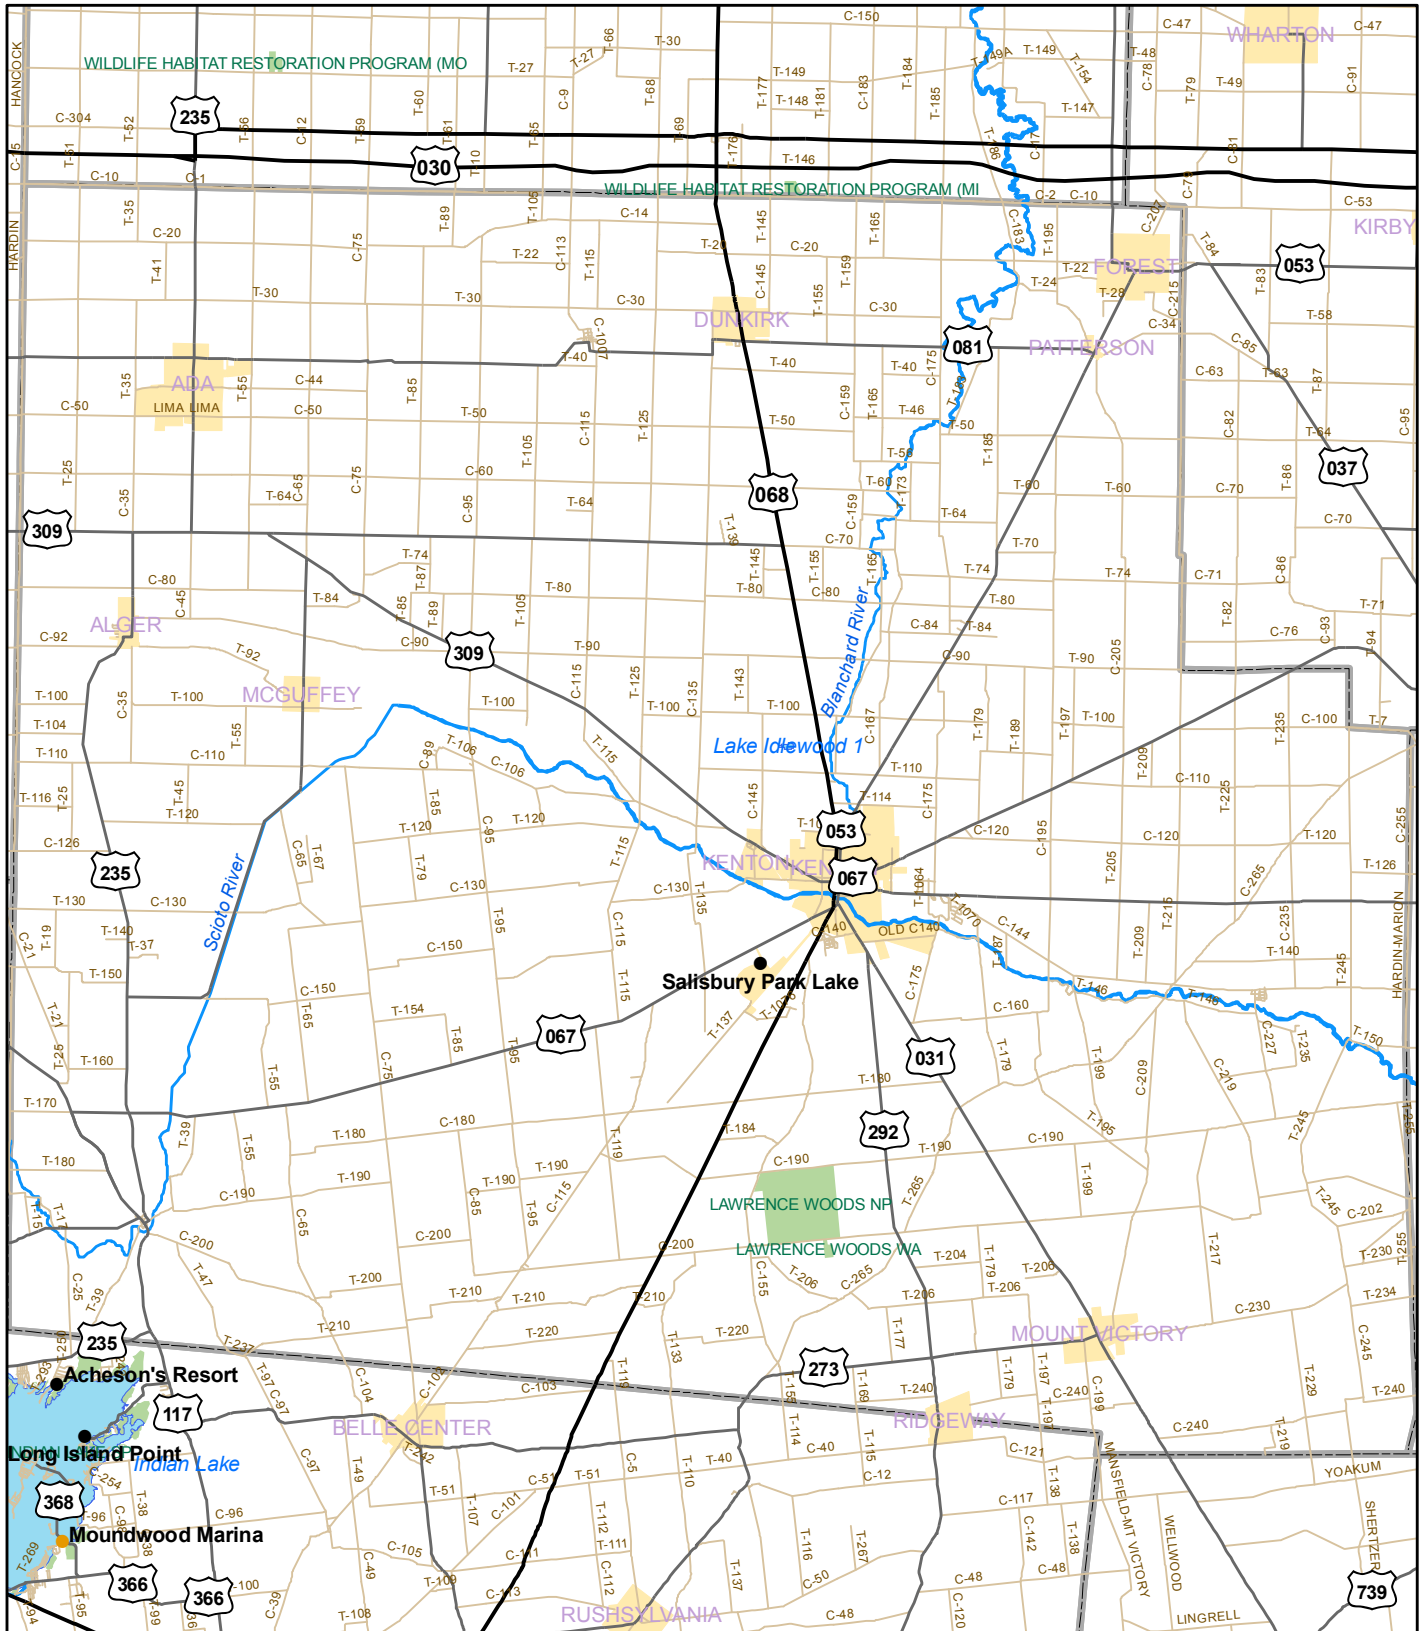

Ohio Boating Access Sites:

Hardin County

Legend

Access

- Launch Ramp
- Marina
- Marina & Launch Ramp

Roads

- Interstate
- US Route
- State Route
- County Roads

- Rivers
- Lakes
- Cities
- ODNr Lands
- County

Ohio DNR Division of Watercraft

www.ohiodnr.com/watercraft/

Dataset Date: 10/12/06