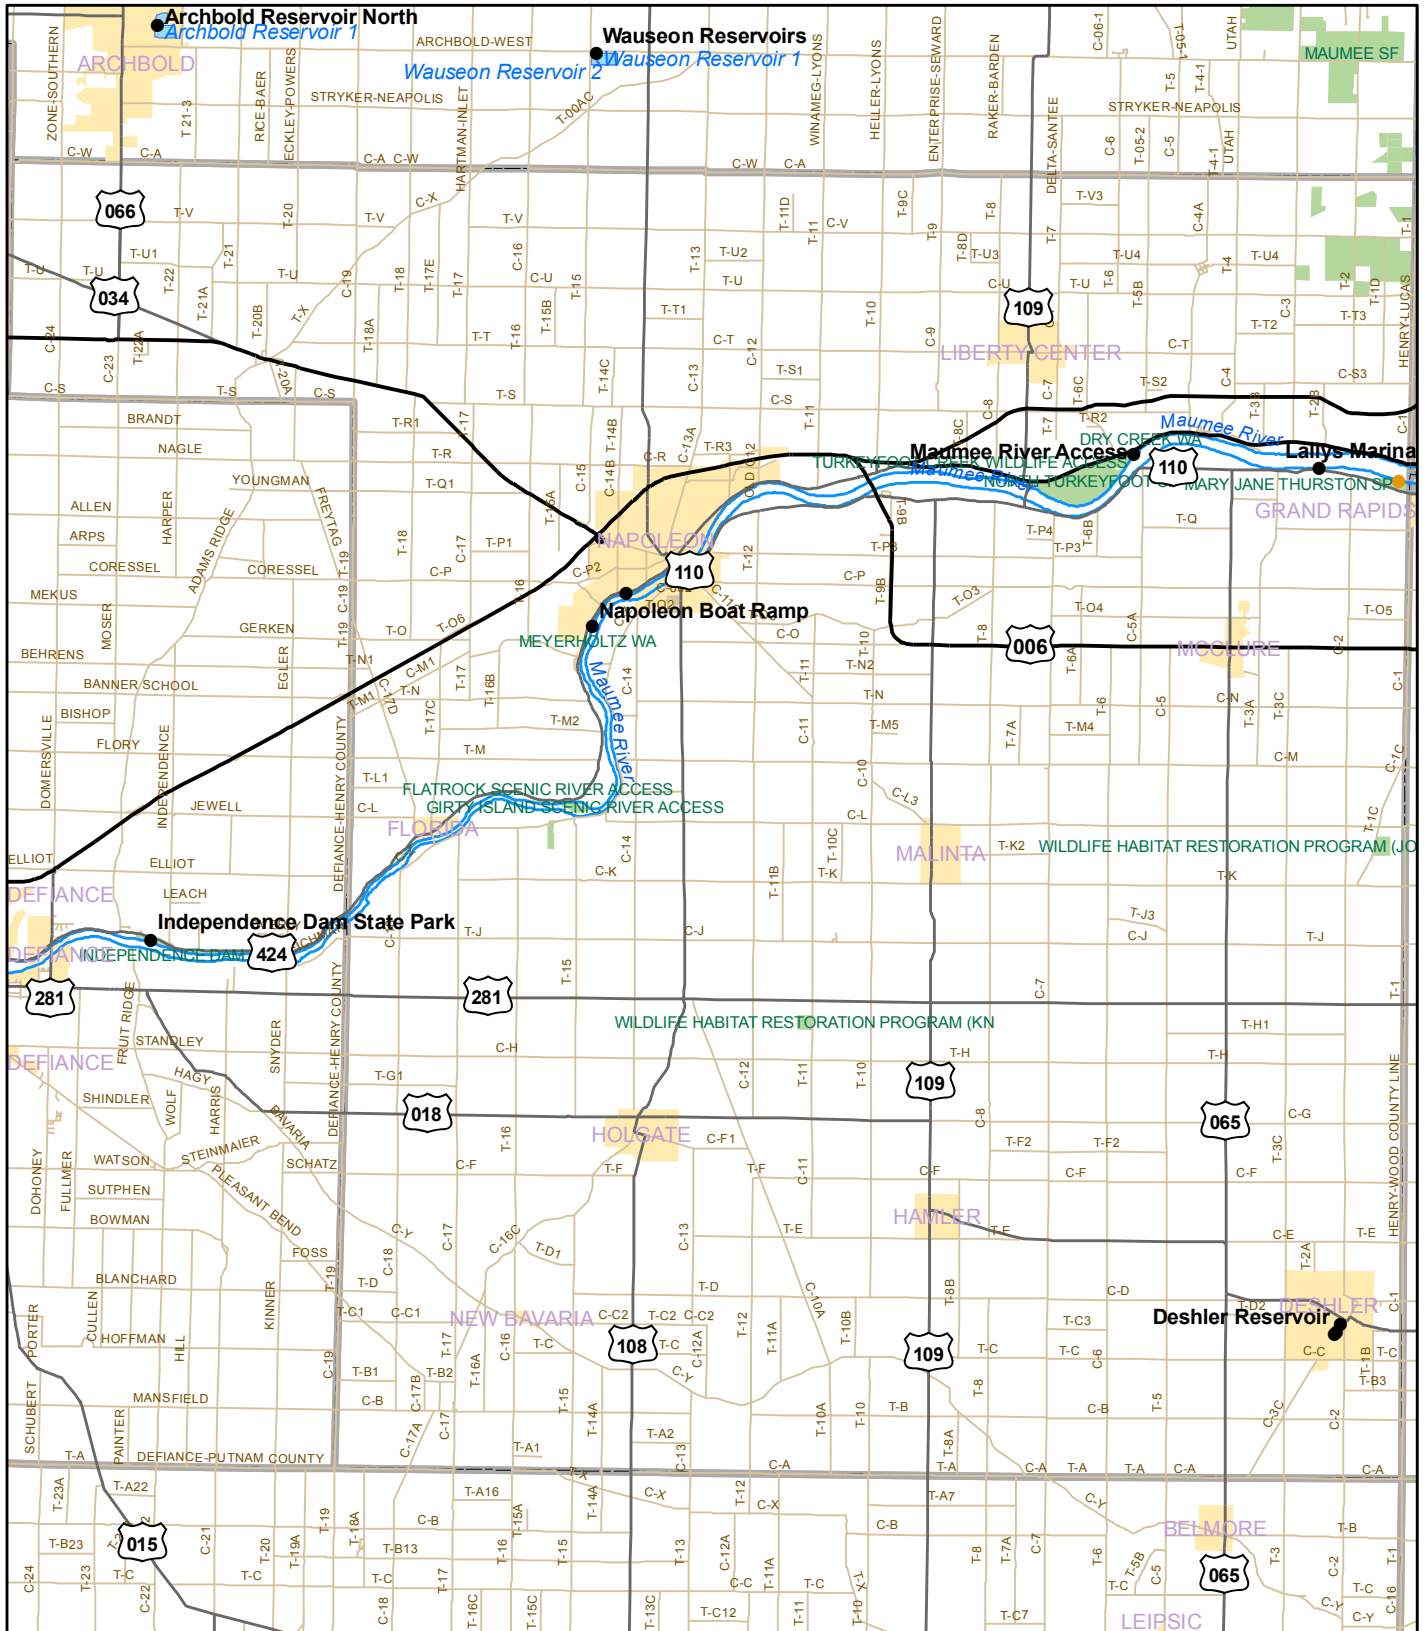

Ohio Boating Access Sites:

Henry County

Legend

Access

- Launch Ramp
- Marina
- Marina & Launch Ramp

Roads

- Interstate
- US Route
- State Route
- County Roads

- Rivers
- Lakes
- Cities
- ODNR Lands
- County

Ohio DNR Division of Watercraft

www.ohiodnr.com/watercraft/

Dataset Date: 10/12/06