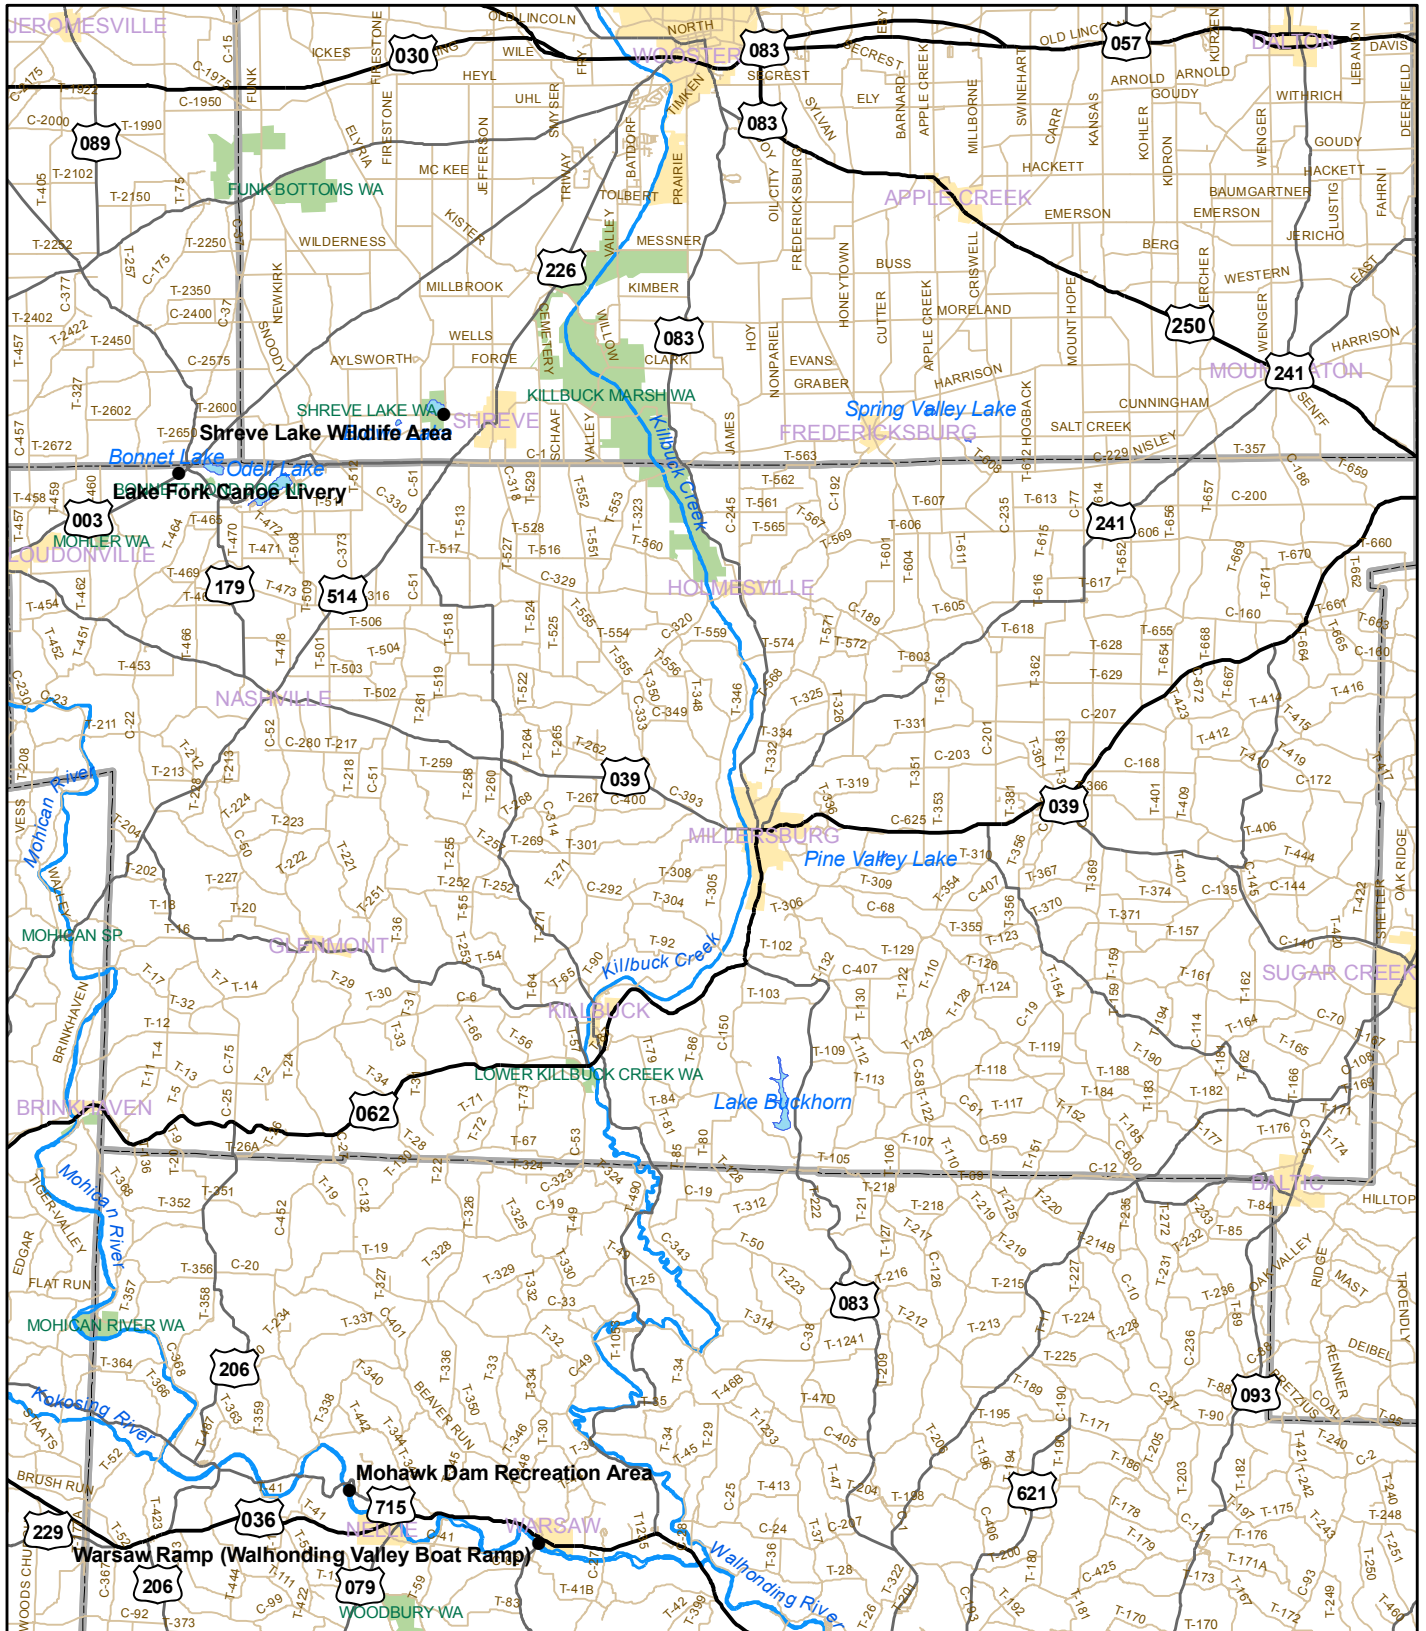

Ohio Boating Access Sites:

Holmes County

Legend

Access

- Launch Ramp
- Marina
- Marina & Launch Ramp

Roads

- Interstate
- US Route
- State Route
- County Roads

- Rivers
- Lakes
- Cities
- ODNr Lands
- County

Ohio DNR Division of Watercraft

www.ohiodnr.com/watercraft/

Dataset Date: 10/12/06