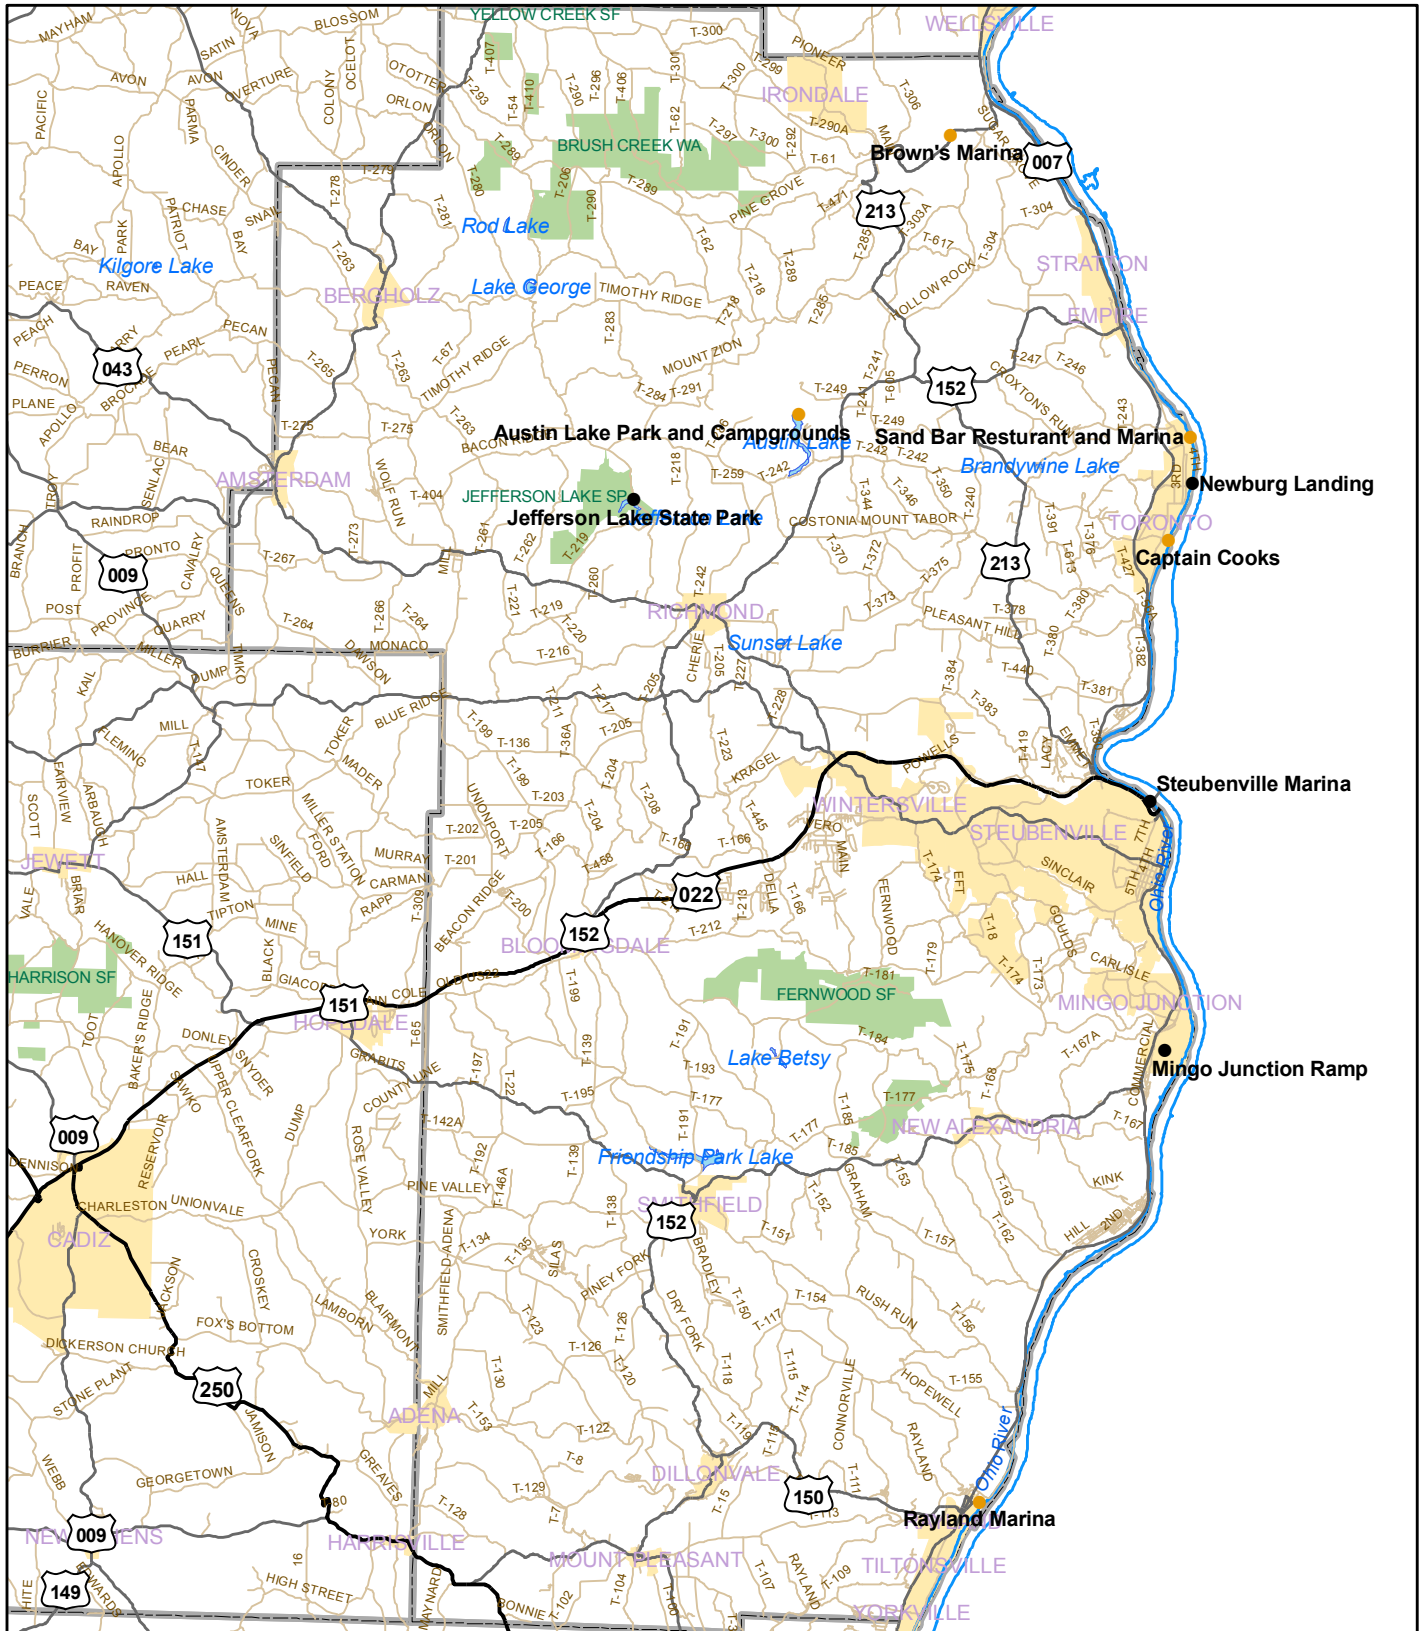

Ohio Boating Access Sites:

Jefferson County

Legend

Access

- Launch Ramp
- Marina
- Marina & Launch Ramp

Roads

- Interstate
- US Route
- State Route
- County Roads

- Rivers
- Lakes
- Cities
- ODNr Lands
- County

Ohio DNR Division of Watercraft

www.ohiodnr.com/watercraft/

Dataset Date: 10/12/06