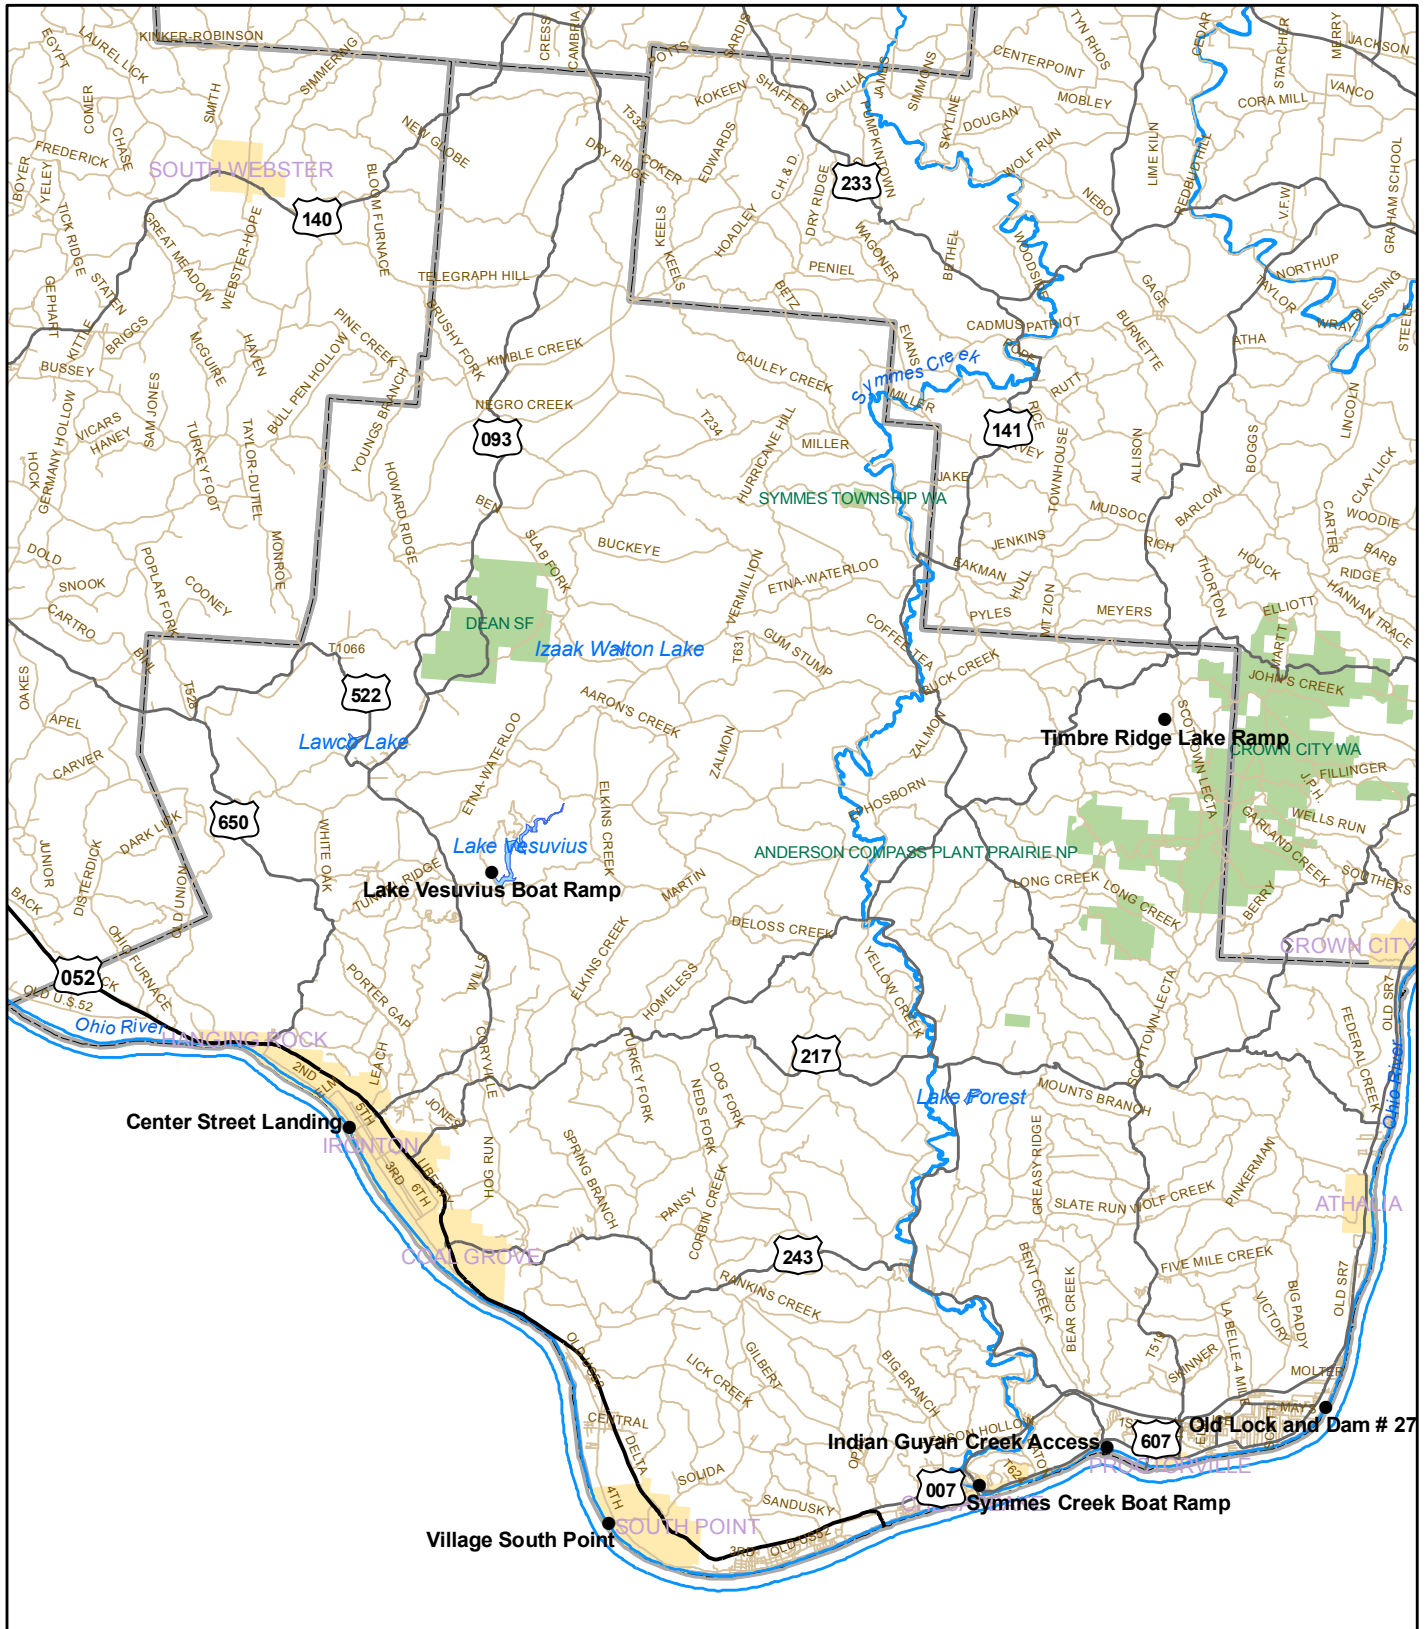

Ohio Boating Access Sites:

Lawrence County

Legend

Access

- Launch Ramp
- Marina
- Marina & Launch Ramp

Roads

- Interstate
- US Route
- State Route
- County Roads

- Rivers
- Lakes
- Cities
- ODNr Lands
- County

Ohio DNR Division of Watercraft

www.ohiodnr.com/watercraft/

Dataset Date: 10/12/06