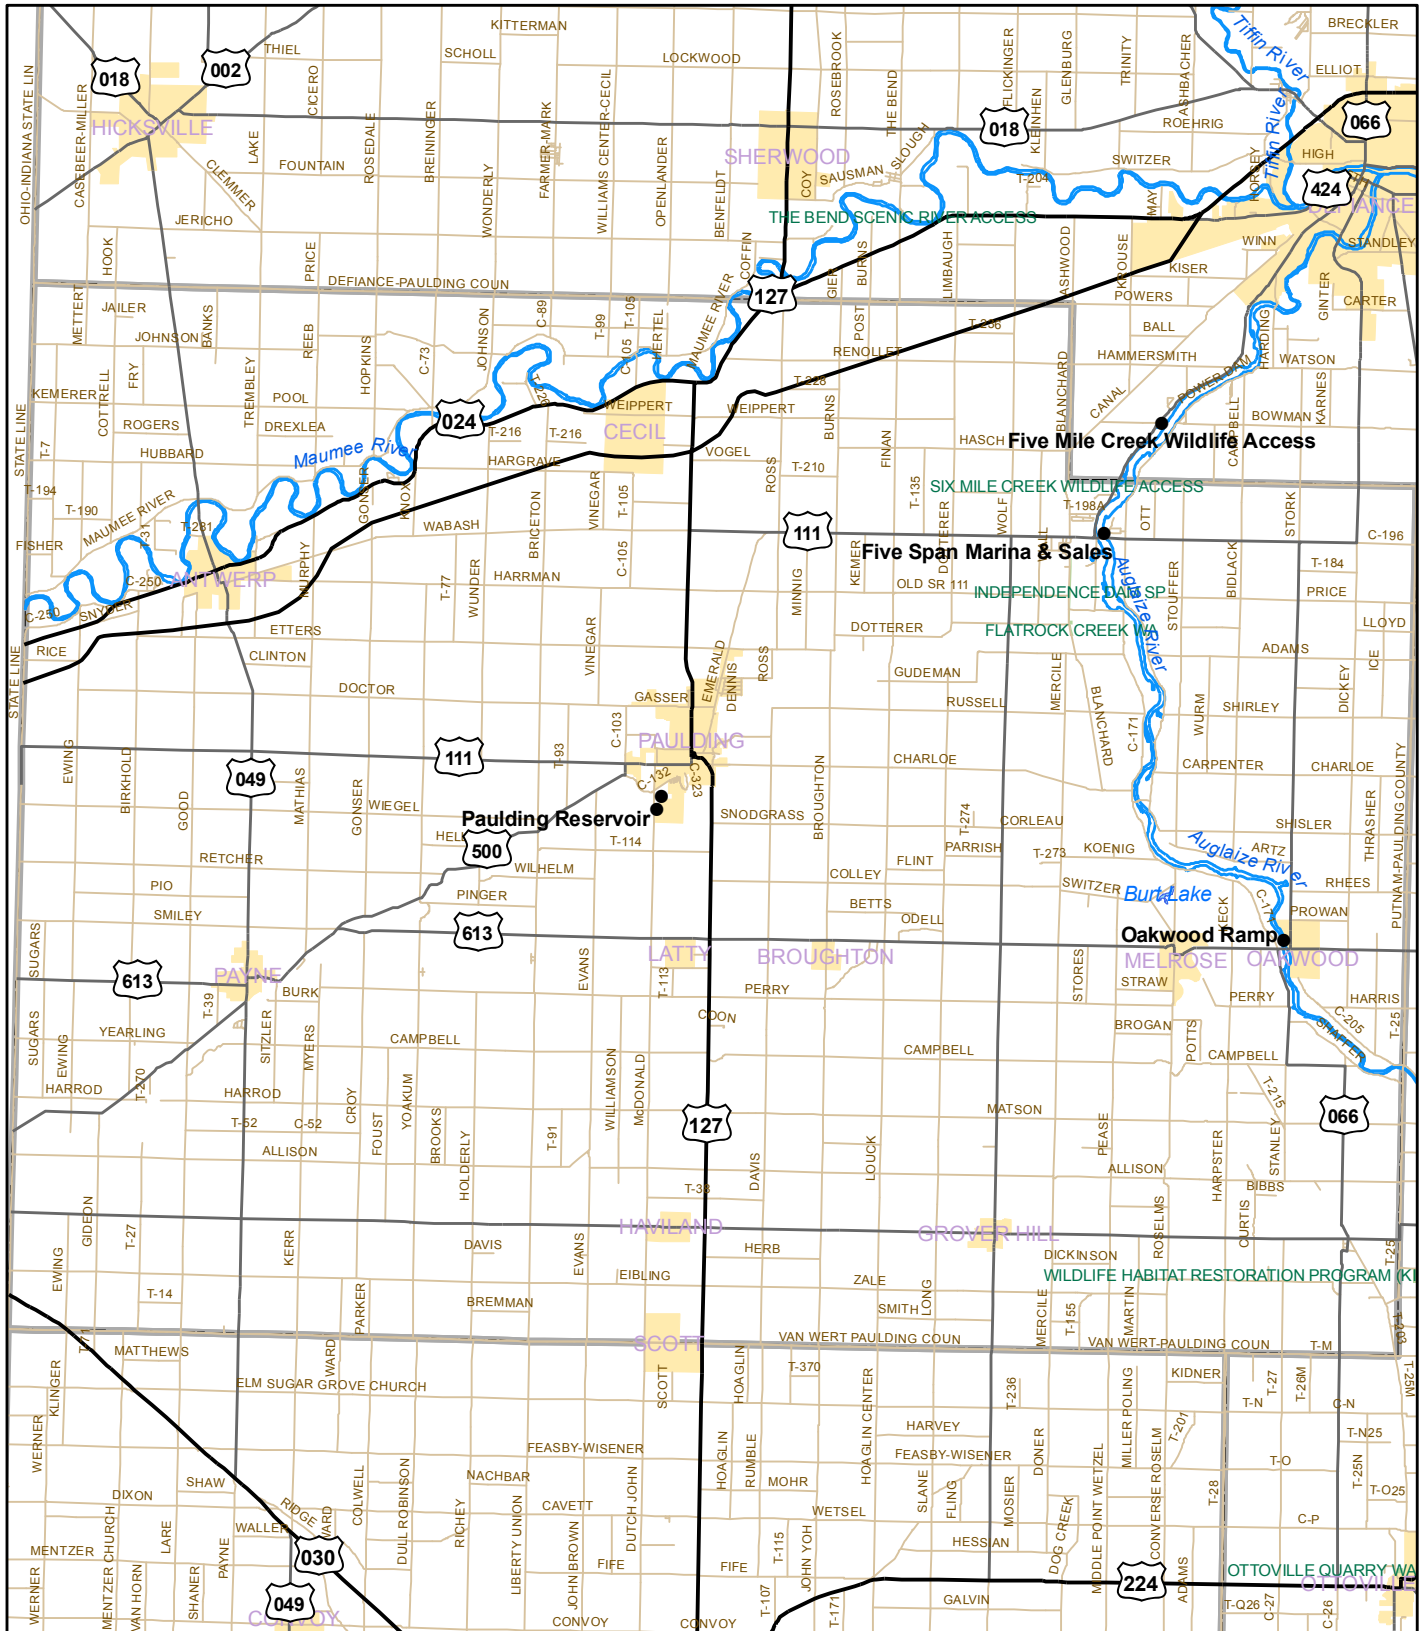

Ohio Boating Access Sites:

Paulding County

Legend

Access

- Launch Ramp
- Marina
- Marina & Launch Ramp

Roads

- Interstate
- US Route
- State Route
- County Roads

- Rivers
- Lakes
- Cities
- ODNr Lands
- County

Ohio DNR Division of Watercraft

www.ohiodnr.com/watercraft/

Dataset Date: 10/12/06