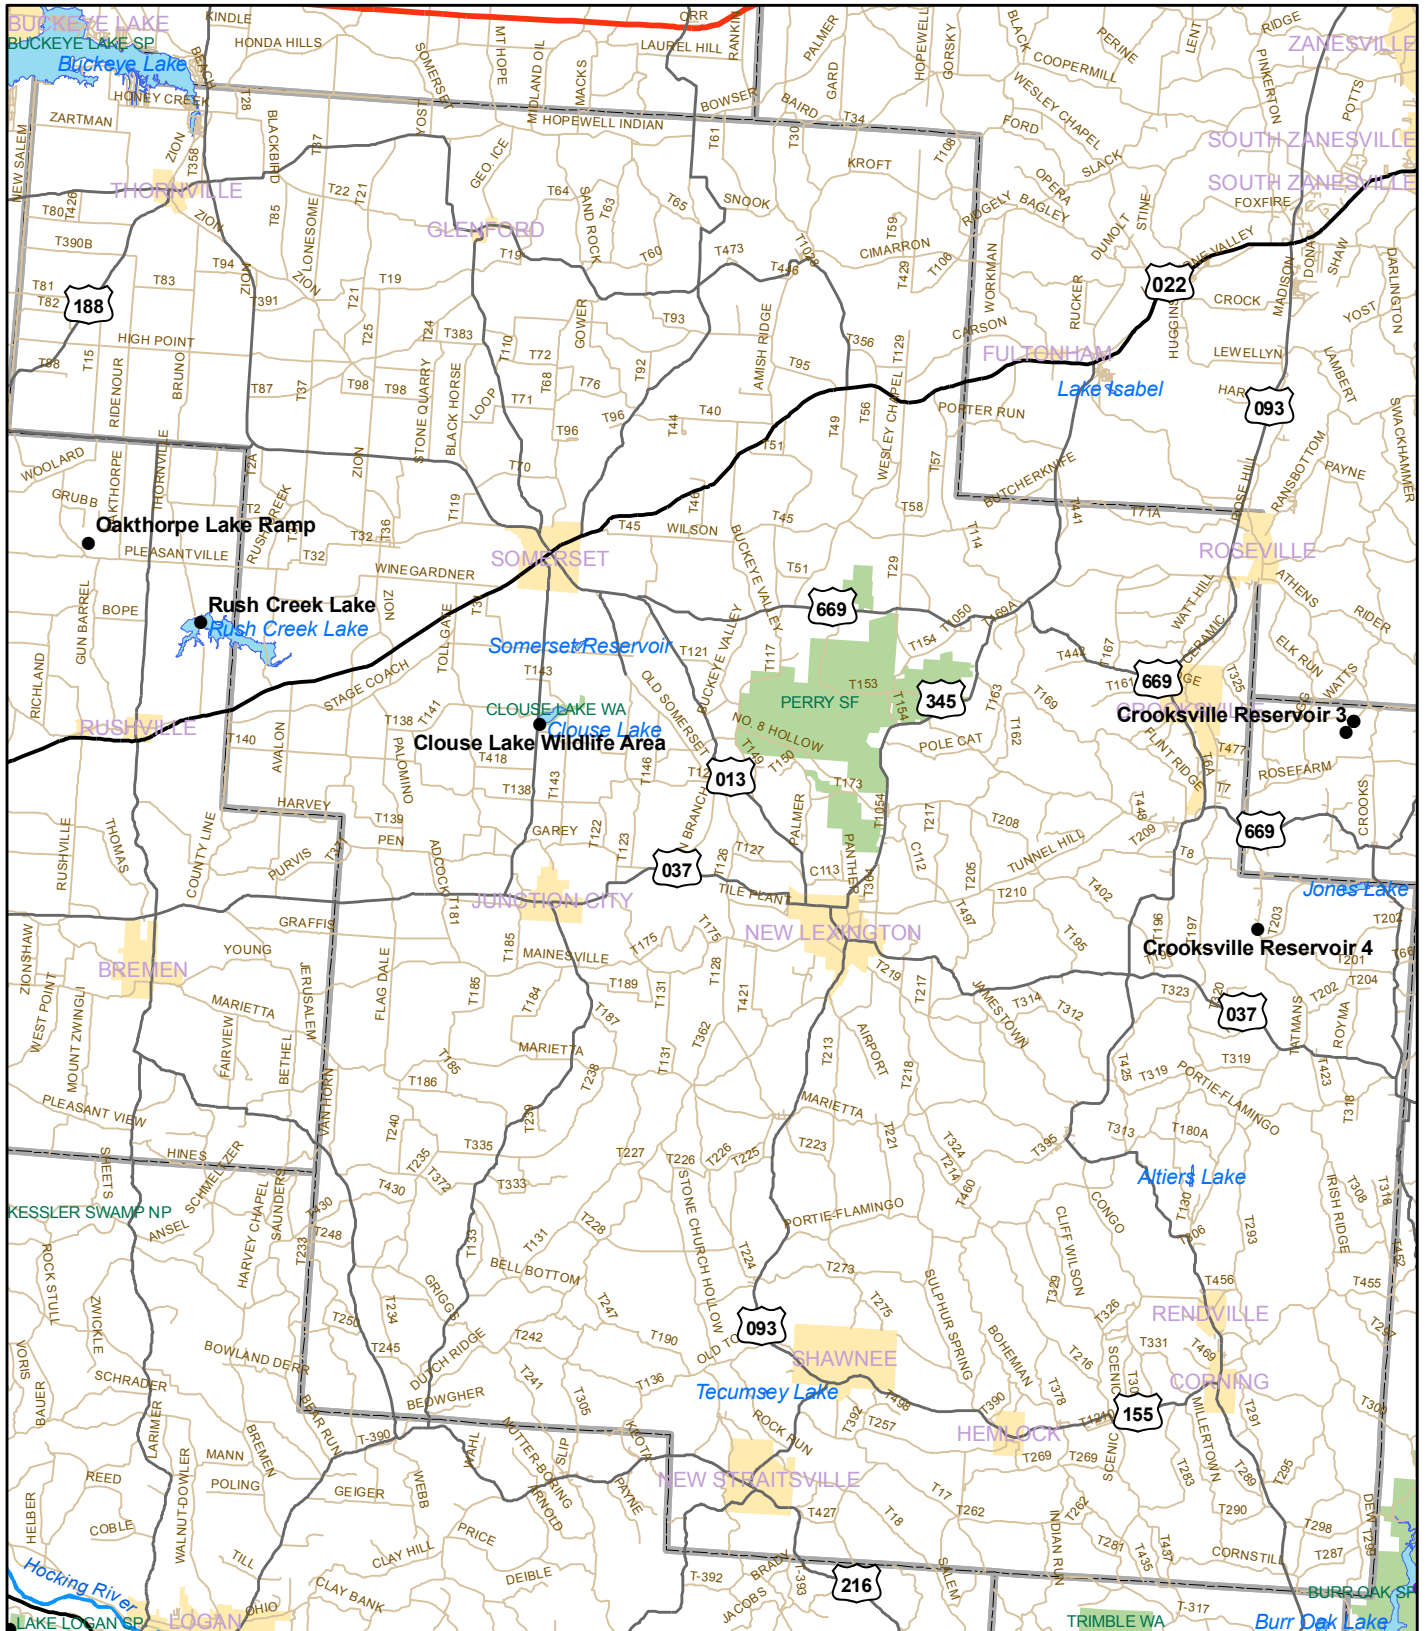

# Ohio Boating Access Sites:

# Perry County

## Legend

### Access

- Launch Ramp
- Marina
- Marina & Launch Ramp