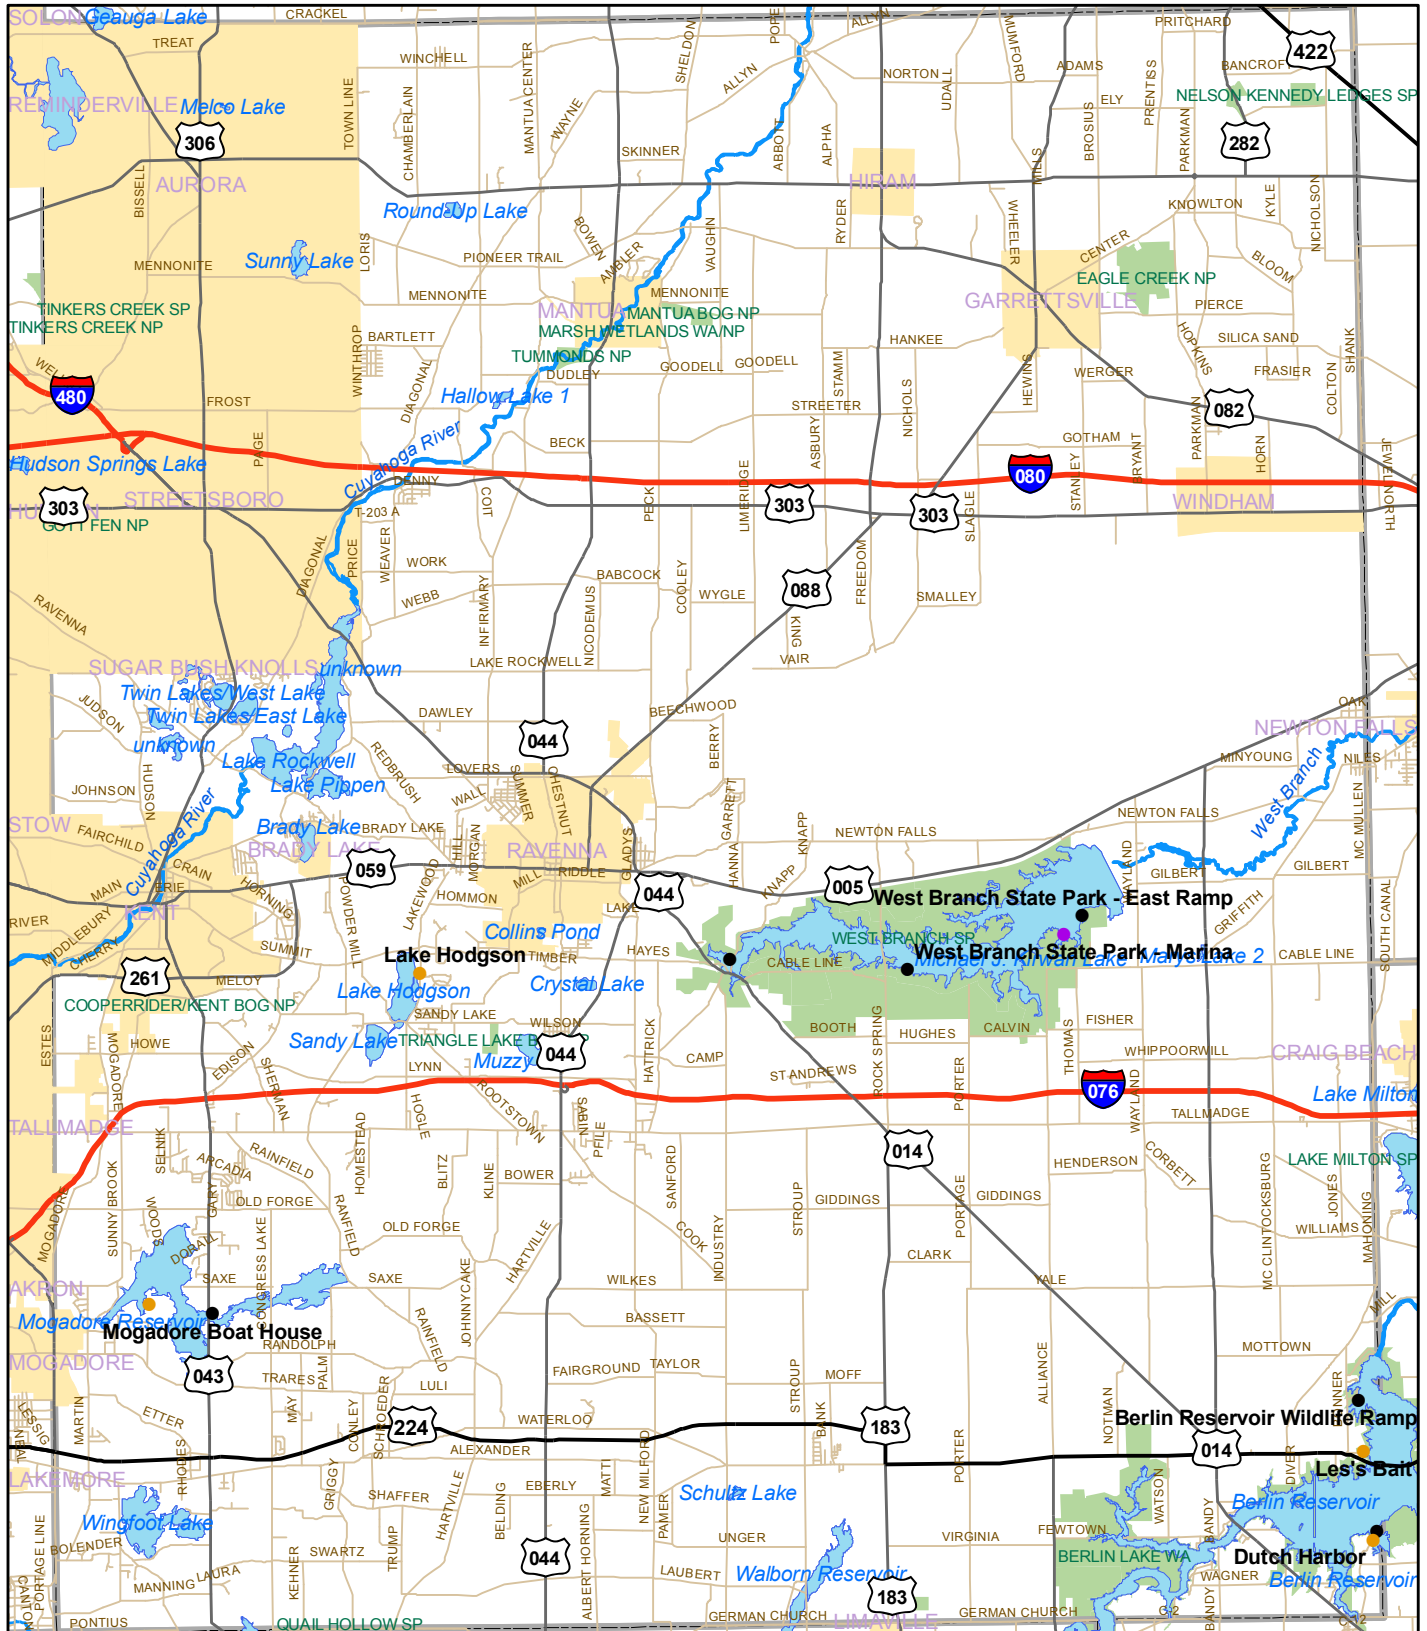

Ohio Boating Access Sites:

Portage County

Legend

Access

- Launch Ramp
- Marina
- Marina & Launch Ramp

Roads

- Interstate
- US Route
- State Route
- County Roads

- Rivers
- Lakes
- Cities
- ODNr Lands
- County

Ohio DNR Division of Watercraft

www.ohiodnr.com/watercraft/

Dataset Date: 10/12/06