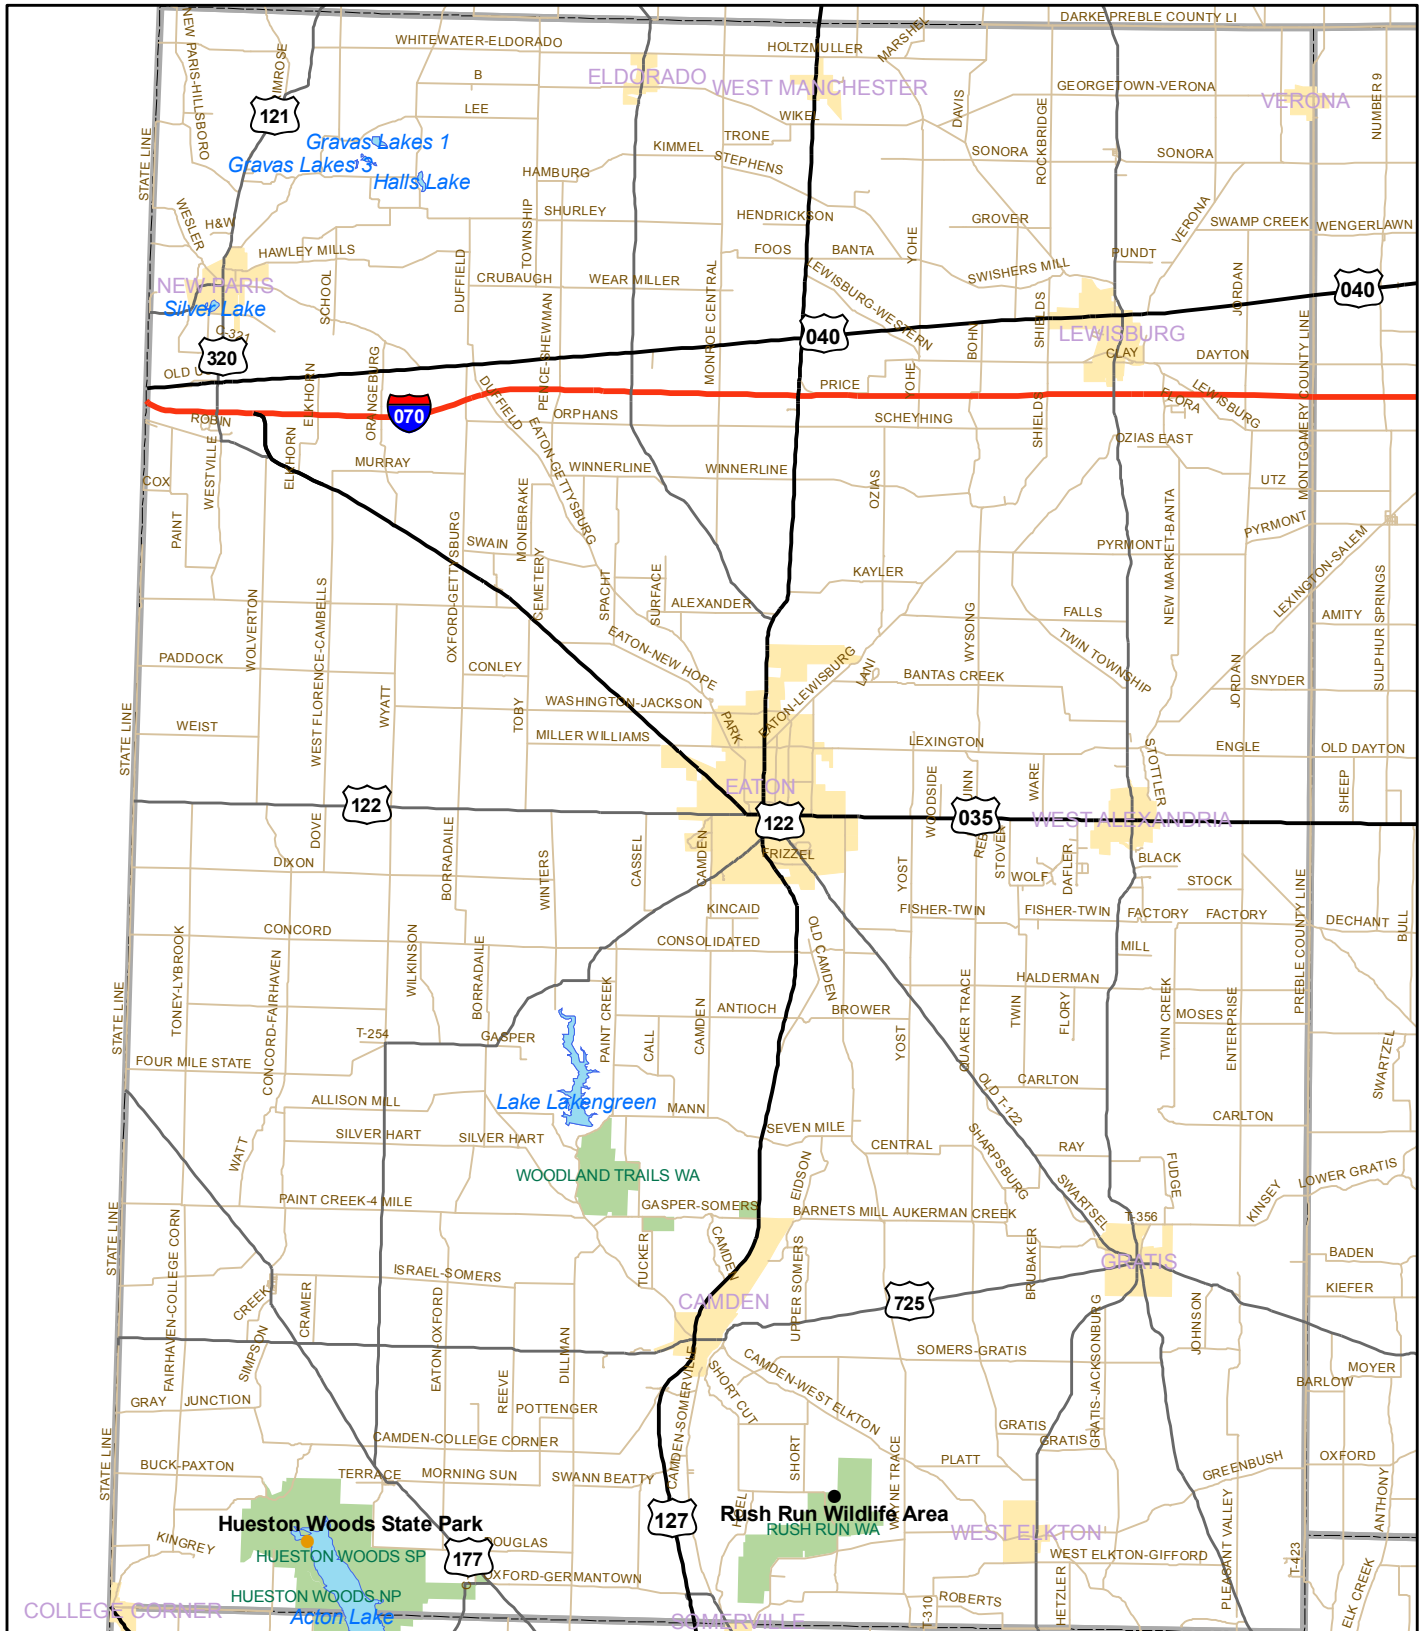

Ohio Boating Access Sites:

Preble County

Legend

Access

- Launch Ramp
- Marina
- Marina & Launch Ramp

Roads

- Interstate
- US Route
- State Route
- County Roads

- Rivers
- Lakes
- Cities
- ODNr Lands
- County

Ohio DNR Division of Watercraft

www.ohiodnr.com/watercraft/

Dataset Date: 10/12/06